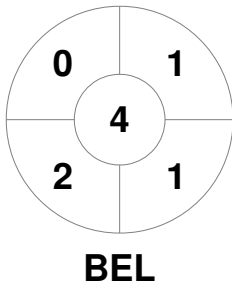

Match Statistics

Match #	Date	Time	Pool / Class	Pitch
15	22 Aug 2019	20:30	Semi Final 1	Pitch 1

Belgium

Full Time	4 - 2
Third Period	1 - 2
Half-time	0 - 2
First Period	0 - 0

Germany

Penalty Corners

Circle Entries

Shots

Shots on Target

Possession %