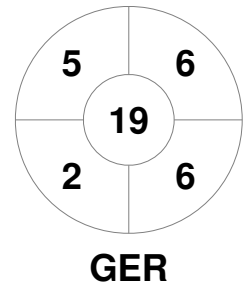

Match Statistics

Match #	Date	Time	Pool / Class	Pitch
15	22 Aug 2019	20:30	Semi Final 1	Pitch 1

Belgium

Full Time	4 - 2
Third Period	1 - 2
Half-time	0 - 2
First Period	0 - 0

Germany

Penalty Corners

Circle Entries

Shots

Shots on Target

Possession %