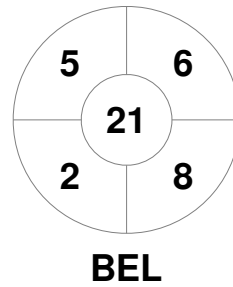

Match Statistics

Match #	Date	Time	Pool / Class	Pitch
15	22 Aug 2019	20:30	Semi Final 1	Pitch 1

Belgium

Full Time	4 - 2
Third Period	1 - 2
Half-time	0 - 2
First Period	0 - 0

Germany

Penalty Corners

Circle Entries