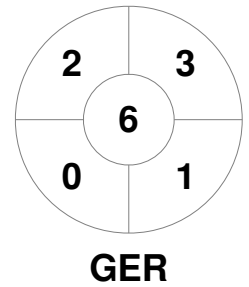

Match Statistics

Match #	Date	Time	Pool / Class	Pitch
15	22 Aug 2019	20:30	Semi Final 1	Pitch 1

Belgium

Full Time	4 - 2
Third Period	1 - 2
Half-time	0 - 2
First Period	0 - 0

Germany

Penalty Corners

Circle Entries

Shots

Shots on Target

Possession %