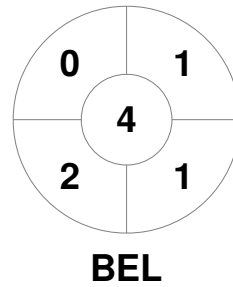

Match Statistics

Match #	Date	Time	Pool / Class	Pitch
15	22 Aug 2019	20:30	Semi Final 1	Pitch 1

Belgium

Full Time	4 - 2
Third Period	1 - 2
Half-time	0 - 2
First Period	0 - 0

Germany

Penalty Corners

Circle Entries

Shots

Shots on Target

Possession %