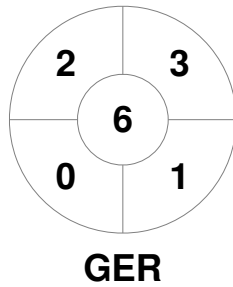

Match Statistics

Match #	Date	Time	Pool / Class	Pitch
15	22 Aug 2019	20:30	Semi Final 1	Pitch 1

Belgium

Full Time	4 - 2
Third Period	1 - 2
Half-time	0 - 2
First Period	0 - 0

Germany

Penalty Corners

Circle Entries

Shots

Shots on Target

Possession %