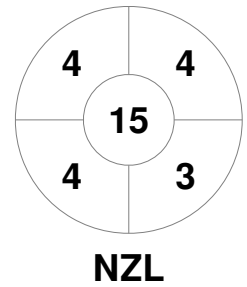

Netherlands

|              |       |
|--------------|-------|
| Full Time    | 6 - 2 |
| Third Period | 3 - 2 |
| Half-time    | 2 - 1 |
| First Period | 1 - 0 |

New Zealand

Penalty Corners

Circle Entries