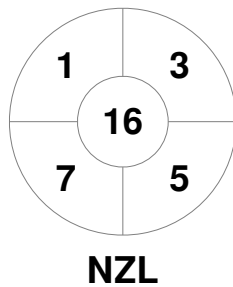

2016 Women's Champions Trophy
18 - 26 Jun 2016
London (GBR)

Match Statistics

Match #	Date	Time	Pool / Class	Pitch
3	18 Jun 2016	16:00	Pool	

Netherlands

Full Time	6 - 2
Third Period	3 - 2
Half-time	2 - 1
First Period	1 - 0

New Zealand

Penalty Corners

Circle Entries

Shots

Shots on Target

Possession %

Technical Delegate: PETITJEAN Sylvie (FRA)