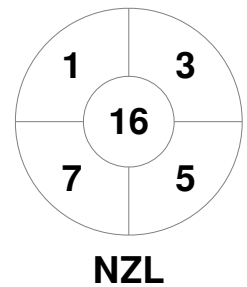

Shots on Target