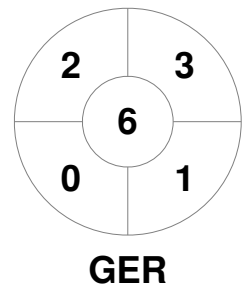

Match Statistics

Match #	Date	Time	Pool / Class	Pitch
15	22 Aug 2019	20:30	Semi Final 1	Pitch 1

Belgium

Full Time	4 - 2
Third Period	1 - 2
Half-time	0 - 2
First Period	0 - 0

Germany

Penalty Corners

Circle Entries

Shots

Shots on Target

Possession %