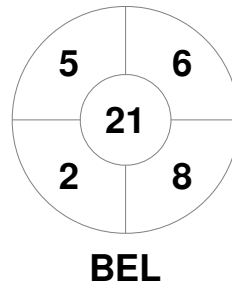

Match Statistics

Match #	Date	Time	Pool / Class	Pitch
15	22 Aug 2019	20:30	Semi Final 1	Pitch 1

Belgium

Full Time	4 - 2
Third Period	1 - 2
Half-time	0 - 2
First Period	0 - 0

Germany

Penalty Corners

Circle Entries

Shots

Shots on Target

Possession %