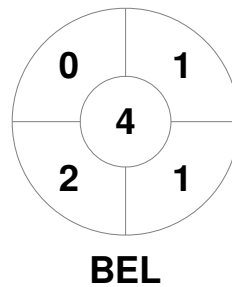

Match Statistics

Match #	Date	Time	Pool / Class	Pitch
15	22 Aug 2019	20:30	Semi Final 1	Pitch 1

Belgium

Full Time	4 - 2
Third Period	1 - 2
Half-time	0 - 2
First Period	0 - 0

Germany

Penalty Corners

Circle Entries

Shots

Shots on Target

Possession %