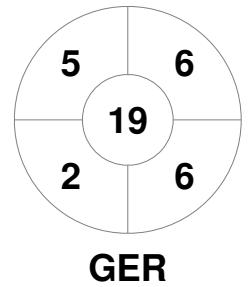

Match Statistics

Match #	Date	Time	Pool / Class	Pitch
15	22 Aug 2019	20:30	Semi Final 1	Pitch 1

Belgium

Full Time	4 - 2
Third Period	1 - 2
Half-time	0 - 2
First Period	0 - 0

Germany

Penalty Corners

Circle Entries

Shots

Shots on Target

Possession %