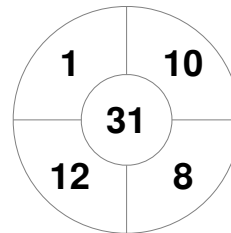

New Zealand

Penalty Corners

NED

NZL

Circle Entries

NED

NZL

Shots