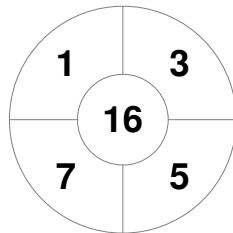

2016 Women's Champions Trophy
18 - 26 Jun 2016
London (GBR)

Match Statistics

Match #	Date	Time	Pool / Class	Pitch
3	18 Jun 2016	16:00	Pool	

Netherlands

Full Time	6 - 2
Third Period	3 - 2
Half-time	2 - 1
First Period	1 - 0

New Zealand

Penalty Corners

NED

NZL

Circle Entries

NED

NZL

Shots

NED

NZL

Shots on Target

NED

NZL

Possession %

NED

NZL