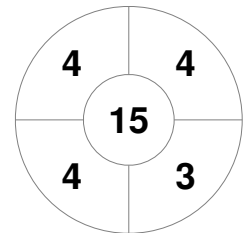

New Zealand

Penalty Corners

NED

NZL

Circle Entries

NED

NZL

Shots