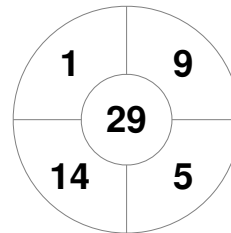

Shots on Target

NED