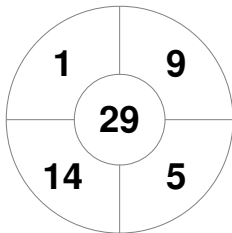

New Zealand

Penalty Corners

NED

NZL

Circle Entries

NED

NZL

Shots