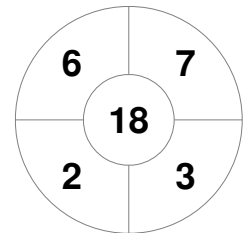

Fintro Hockey World League Semi-Final (Women)  
21 Jun - 2 Jul 2017  
Brussels (BEL)

Match Statistics

| Match # | Date        | Time  | Pool / Class | Pitch |
|---------|-------------|-------|--------------|-------|
| 29      | 01 Jul 2017 | 15:45 | Semi Final   |       |

Korea

|              |       |
|--------------|-------|
| Full Time    | 0 - 3 |
| Third Period | 0 - 3 |
| Half-time    | 0 - 3 |
| First Period | 0 - 1 |

China

Penalty Corners

KOR

CHN

Circle Entries

KOR