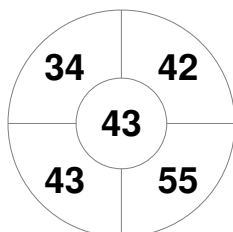

Korea

|              |       |
|--------------|-------|
| Full Time    | 0 - 3 |
| Third Period | 0 - 3 |
| Half-time    | 0 - 3 |
| First Period | 0 - 1 |

China

Penalty Corners

KOR

CHN

Circle Entries

KOR

CHN

Shots

KOR

CHN

Shots on Target

KOR

CHN

Possession %