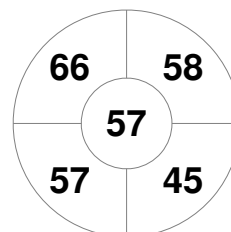

Fintro Hockey World League Semi-Final (Women)
21 Jun - 2 Jul 2017
Brussels (BEL)

Match Statistics

Match #	Date	Time	Pool / Class	Pitch
29	01 Jul 2017	15:45	Semi Final	

Korea

Full Time	0 - 3
Third Period	0 - 3
Half-time	0 - 3
First Period	0 - 1

China

Penalty Corners

KOR

CHN

Circle Entries

KOR

CHN

Shots

KOR

CHN

Shots on Target

KOR

CHN

Possession %

KOR

CHN

Technical Delegate: PETITJEAN Sylvie (FRA)