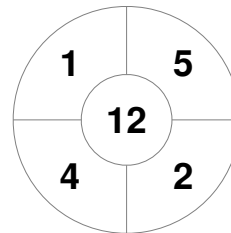

Korea

|              |       |
|--------------|-------|
| Full Time    | 0 - 3 |
| Third Period | 0 - 3 |
| Half-time    | 0 - 3 |
| First Period | 0 - 1 |

China

Penalty Corners

KOR

CHN

Circle Entries

KOR