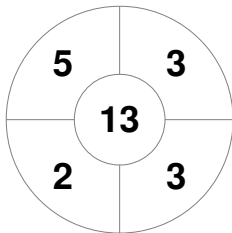

Fintro Hockey World League Semi-Final (Women)  
21 Jun - 2 Jul 2017  
Brussels (BEL)

Match Statistics

Match #	Date	Time	Pool / Class	Pitch
33	02 Jul 2017	18:00	Final	

Netherlands

Full Time	2 - 0
Third Period	1 - 0
Half-time	0 - 0
First Period	0 - 0

China

Penalty Corners

NED

CHN

Circle Entries

NED

CHN

Shots