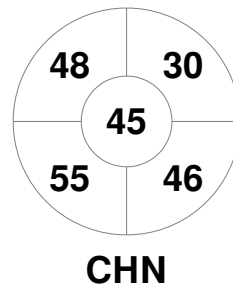

Fintro Hockey World League Semi-Final (Women)  
21 Jun - 2 Jul 2017  
Brussels (BEL)

Match Statistics

Match #	Date	Time	Pool / Class	Pitch
33	02 Jul 2017	18:00	Final	

Netherlands

Full Time	2 - 0
Third Period	1 - 0
Half-time	0 - 0
First Period	0 - 0

China

Penalty Corners

Circle Entries

Shots

Shots on Target

Possession %

Technical Delegate: PETITJEAN Sylvie (FRA)