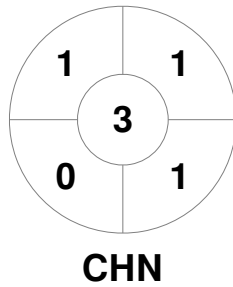

Fintro Hockey World League Semi-Final (Women)  
21 Jun - 2 Jul 2017  
Brussels (BEL)

Match Statistics

Match #	Date	Time	Pool / Class	Pitch
33	02 Jul 2017	18:00	Final	

Netherlands

Full Time	2 - 0
Third Period	1 - 0
Half-time	0 - 0
First Period	0 - 0

China

Penalty Corners

Circle Entries

Shots

Shots on Target

Possession %

Technical Delegate: PETITJEAN Sylvie (FRA)