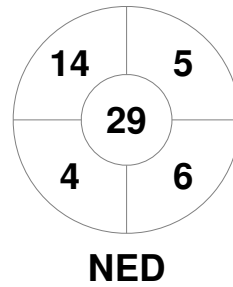

Fintro Hockey World League Semi-Final (Women)  
21 Jun - 2 Jul 2017  
Brussels (BEL)

Match Statistics

Match #	Date	Time	Pool / Class	Pitch
33	02 Jul 2017	18:00	Final	

Netherlands

Full Time	2 - 0
Third Period	1 - 0
Half-time	0 - 0
First Period	0 - 0

China

Penalty Corners

Circle Entries

Shots

Shots on Target

Possession %

Technical Delegate: PETITJEAN Sylvie (FRA)