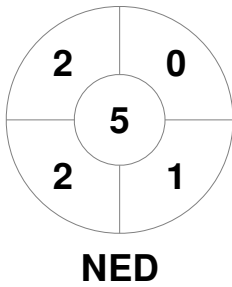

Fintro Hockey World League Semi-Final (Women)  
21 Jun - 2 Jul 2017  
Brussels (BEL)

Match Statistics

Match #	Date	Time	Pool / Class	Pitch
33	02 Jul 2017	18:00	Final	

Netherlands

Full Time	2 - 0
Third Period	1 - 0
Half-time	0 - 0
First Period	0 - 0

China

Penalty Corners

Circle Entries

Shots

Shots on Target

Possession %

Technical Delegate: PETITJEAN Sylvie (FRA)