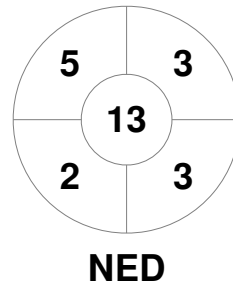

Fintro Hockey World League Semi-Final (Women)  
21 Jun - 2 Jul 2017  
Brussels (BEL)

Match Statistics

Match #	Date	Time	Pool / Class	Pitch
33	02 Jul 2017	18:00	Final	

Netherlands

Full Time	2 - 0
Third Period	1 - 0
Half-time	0 - 0
First Period	0 - 0

China

Penalty Corners

Circle Entries

Shots

Shots on Target

Possession %

Technical Delegate: PETITJEAN Sylvie (FRA)