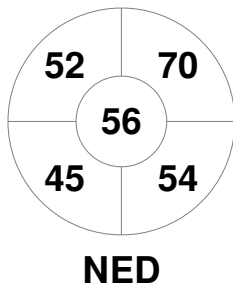

Fintro Hockey World League Semi-Final (Women)  
21 Jun - 2 Jul 2017  
Brussels (BEL)

Match Statistics

Match #	Date	Time	Pool / Class	Pitch
33	02 Jul 2017	18:00	Final	

Netherlands

Full Time	2 - 0
Third Period	1 - 0
Half-time	0 - 0
First Period	0 - 0

China

Penalty Corners

Circle Entries

Shots

Shots on Target

Possession %

Technical Delegate: PETITJEAN Sylvie (FRA)