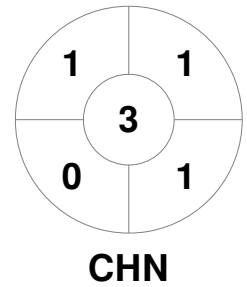

Fintro Hockey World League Semi-Final (Women)  
21 Jun - 2 Jul 2017  
Brussels (BEL)

Match Statistics

Match #	Date	Time	Pool / Class	Pitch
33	02 Jul 2017	18:00	Final	

Netherlands

Full Time	2 - 0
Third Period	1 - 0
Half-time	0 - 0
First Period	0 - 0

China

Penalty Corners

Circle Entries

Shots

Shots on Target

Possession %

Technical Delegate: PETITJEAN Sylvie (FRA)