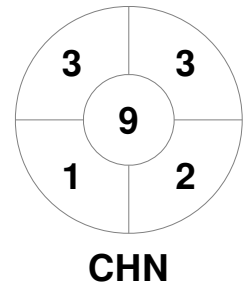

Fintro Hockey World League Semi-Final (Women)  
21 Jun - 2 Jul 2017  
Brussels (BEL)

Match Statistics

Match #	Date	Time	Pool / Class	Pitch
33	02 Jul 2017	18:00	Final	

Netherlands

Full Time	2 - 0
Third Period	1 - 0
Half-time	0 - 0
First Period	0 - 0

China

Penalty Corners

Circle Entries

Shots

Shots on Target

Possession %

Technical Delegate: PETITJEAN Sylvie (FRA)