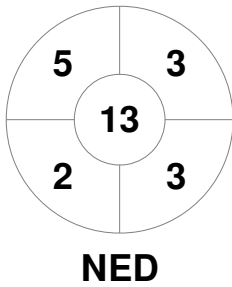

Fintro Hockey World League Semi-Final (Women)  
21 Jun - 2 Jul 2017  
Brussels (BEL)

Match Statistics

Match #	Date	Time	Pool / Class	Pitch
33	02 Jul 2017	18:00	Final	

Netherlands

Full Time	2 - 0
Third Period	1 - 0
Half-time	0 - 0
First Period	0 - 0

China

Penalty Corners

Circle Entries

Shots

Shots on Target

Possession %

Technical Delegate: PETITJEAN Sylvie (FRA)