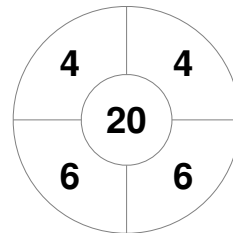

Fintro Hockey World League Semi-Final (Women)
21 Jun - 2 Jul 2017
Brussels (BEL)

Match Statistics

Match #	Date	Time	Pool / Class	Pitch
32	02 Jul 2017	15:45	3rd/4th Place	

New Zealand	Full Time	1 - 0	Korea
	Third Period	0 - 0	
	Half-time	0 - 0	
	First Period	0 - 0	

Penalty Corners

NZL

KOR

Circle Entries

NZL

KOR

Shots

NZL