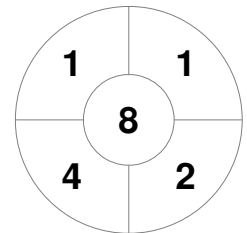

Fintro Hockey World League Semi-Final (Women)
21 Jun - 2 Jul 2017
Brussels (BEL)

Match Statistics

Match #	Date	Time	Pool / Class	Pitch
32	02 Jul 2017	15:45	3rd/4th Place	

New Zealand	Full Time	1 - 0	Korea
	Third Period	0 - 0	
	Half-time	0 - 0	
	First Period	0 - 0	

Penalty Corners

NZL

KOR

Circle Entries

NZL

KOR

Shots

NZL