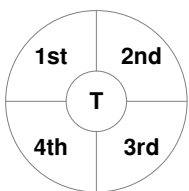

Penalty Corners

NED

NZL

Circle Entries

NED

NZL

Shots

NED

NZL

Shots on Target

NED

NZL

Possession %

NED

NZL

Technical Delegate: PETITJEAN Sylvie (FRA)