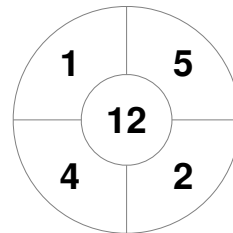

Fintro Hockey World League Semi-Final (Women)
21 Jun - 2 Jul 2017
Brussels (BEL)

Match Statistics

Match #	Date	Time	Pool / Class	Pitch
29	01 Jul 2017	15:45	Semi Final	

Korea

Full Time	0 - 3
Third Period	0 - 3
Half-time	0 - 3
First Period	0 - 1

China

Penalty Corners

KOR

CHN

Circle Entries

KOR

CHN

Shots