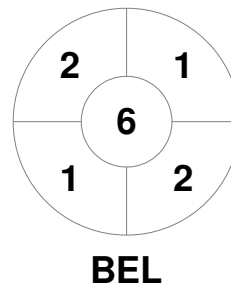

Fintro Hockey World League Semi-Final (Women)
21 Jun - 2 Jul 2017
Brussels (BEL)

Match Statistics

Match #	Date	Time	Pool / Class	Pitch
27	01 Jul 2017	13:30	5 / 8 Place	

Belgium

Full Time	1 - 5
Third Period	1 - 4
Half-time	0 - 3
First Period	0 - 1

Australia

Penalty Corners

Circle Entries

Shots

Shots on Target

Possession %

Technical Delegate: PETITJEAN Sylvie (FRA)