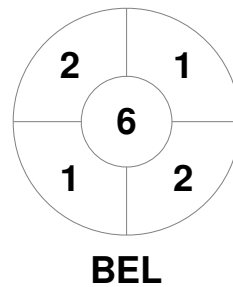

Fintro Hockey World League Semi-Final (Women)
21 Jun - 2 Jul 2017
Brussels (BEL)

Match Statistics

Match #	Date	Time	Pool / Class	Pitch
27	01 Jul 2017	13:30	5 / 8 Place	

Belgium	Full Time	1 - 5	Australia
	Third Period	1 - 4	
	Half-time	0 - 3	
	First Period	0 - 1	

Penalty Corners

Circle Entries

Shots

Shots on Target

Possession %

Technical Delegate: PETITJEAN Sylvie (FRA)