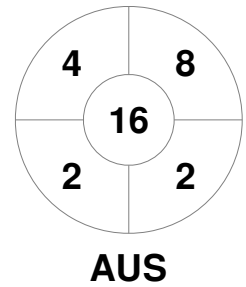

Fintro Hockey World League Semi-Final (Women)
21 Jun - 2 Jul 2017
Brussels (BEL)

Match Statistics

Match #	Date	Time	Pool / Class	Pitch
27	01 Jul 2017	13:30	5 / 8 Place	

Belgium	Full Time	1 - 5	Australia
	Third Period	1 - 4	
	Half-time	0 - 3	
	First Period	0 - 1	

Penalty Corners

Circle Entries

Shots

Shots on Target

Possession %

Technical Delegate: PETITJEAN Sylvie (FRA)