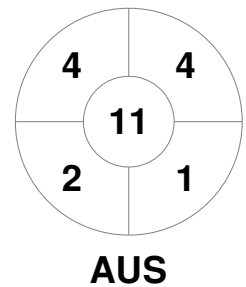

Fintro Hockey World League Semi-Final (Women)
21 Jun - 2 Jul 2017
Brussels (BEL)

Match Statistics

Match #	Date	Time	Pool / Class	Pitch
27	01 Jul 2017	13:30	5 / 8 Place	

Belgium	Full Time	1 - 5	Australia
	Third Period	1 - 4	
	Half-time	0 - 3	
	First Period	0 - 1	

Penalty Corners

Circle Entries

Shots

Shots on Target

Possession %

Technical Delegate: PETITJEAN Sylvie (FRA)