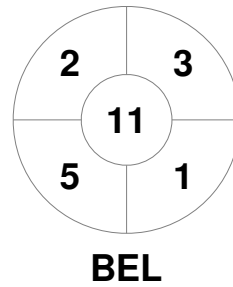

Circle Entries