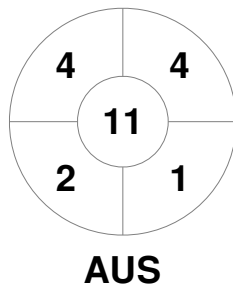

Fintro Hockey World League Semi-Final (Women)
21 Jun - 2 Jul 2017
Brussels (BEL)

Match Statistics

Match #	Date	Time	Pool / Class	Pitch
27	01 Jul 2017	13:30	5 / 8 Place	

Belgium

Full Time	1 - 5
Third Period	1 - 4
Half-time	0 - 3
First Period	0 - 1

Australia

Penalty Corners

Circle Entries

Shots

Shots on Target

Possession %

Technical Delegate: PETITJEAN Sylvie (FRA)