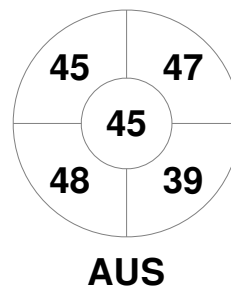

Fintro Hockey World League Semi-Final (Women)
21 Jun - 2 Jul 2017
Brussels (BEL)

Match Statistics

Match #	Date	Time	Pool / Class	Pitch
27	01 Jul 2017	13:30	5 / 8 Place	

Belgium

Full Time	1 - 5
Third Period	1 - 4
Half-time	0 - 3
First Period	0 - 1

Australia

Penalty Corners

Circle Entries

Shots

Shots on Target

Possession %

Technical Delegate: PETITJEAN Sylvie (FRA)