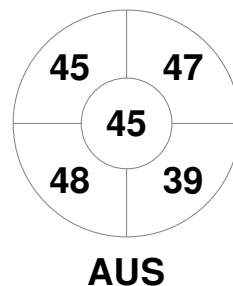

Fintro Hockey World League Semi-Final (Women)
21 Jun - 2 Jul 2017
Brussels (BEL)

Match Statistics

Match #	Date	Time	Pool / Class	Pitch
27	01 Jul 2017	13:30	5 / 8 Place	

Belgium	Full Time	1 - 5	Australia
	Third Period	1 - 4	
	Half-time	0 - 3	
	First Period	0 - 1	

Penalty Corners

Circle Entries

Shots

Shots on Target

Possession %

Technical Delegate: PETITJEAN Sylvie (FRA)