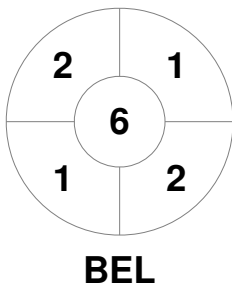

Fintro Hockey World League Semi-Final (Women)
21 Jun - 2 Jul 2017
Brussels (BEL)

Match Statistics

Match #	Date	Time	Pool / Class	Pitch
27	01 Jul 2017	13:30	5 / 8 Place	

Belgium

Full Time	1 - 5
Third Period	1 - 4
Half-time	0 - 3
First Period	0 - 1

Australia

Penalty Corners

Circle Entries

Shots

Shots on Target

Possession %

Technical Delegate: PETITJEAN Sylvie (FRA)