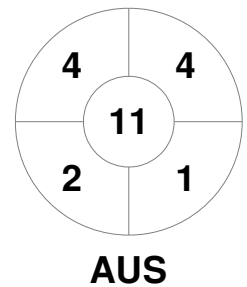

Fintro Hockey World League Semi-Final (Women)
21 Jun - 2 Jul 2017
Brussels (BEL)

Match Statistics

Match #	Date	Time	Pool / Class	Pitch
27	01 Jul 2017	13:30	5 / 8 Place	

Belgium

Full Time	1 - 5
Third Period	1 - 4
Half-time	0 - 3
First Period	0 - 1

Australia

Penalty Corners

Circle Entries

Shots

Shots on Target

Possession %

Technical Delegate: PETITJEAN Sylvie (FRA)