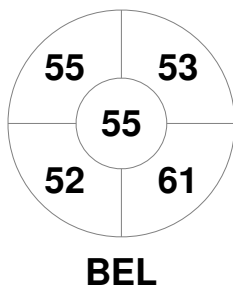

Fintro Hockey World League Semi-Final (Women)
21 Jun - 2 Jul 2017
Brussels (BEL)

Match Statistics

Match #	Date	Time	Pool / Class	Pitch
27	01 Jul 2017	13:30	5 / 8 Place	

Belgium

Full Time	1 - 5
Third Period	1 - 4
Half-time	0 - 3
First Period	0 - 1

Australia

Penalty Corners

Circle Entries

Shots

Shots on Target

Possession %

Technical Delegate: PETITJEAN Sylvie (FRA)