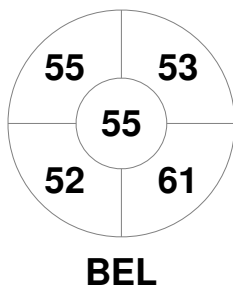

Fintro Hockey World League Semi-Final (Women)
21 Jun - 2 Jul 2017
Brussels (BEL)

Match Statistics

Match #	Date	Time	Pool / Class	Pitch
27	01 Jul 2017	13:30	5 / 8 Place	

Belgium	Full Time	1 - 5	Australia
	Third Period	1 - 4	
	Half-time	0 - 3	
	First Period	0 - 1	

Penalty Corners

Circle Entries

Shots

Shots on Target

Possession %

Technical Delegate: PETITJEAN Sylvie (FRA)