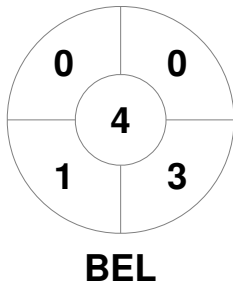

Penalty Corners