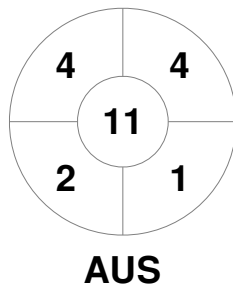

Fintro Hockey World League Semi-Final (Women)
21 Jun - 2 Jul 2017
Brussels (BEL)

Match Statistics

Match #	Date	Time	Pool / Class	Pitch
27	01 Jul 2017	13:30	5 / 8 Place	

Belgium	Full Time	1 - 5	Australia
	Third Period	1 - 4	
	Half-time	0 - 3	
	First Period	0 - 1	

Penalty Corners

Circle Entries

Shots

Shots on Target

Possession %

Technical Delegate: PETITJEAN Sylvie (FRA)