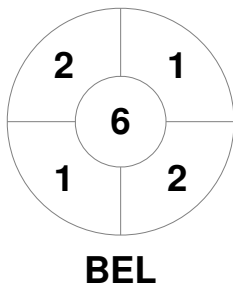

Fintro Hockey World League Semi-Final (Women)
21 Jun - 2 Jul 2017
Brussels (BEL)

Match Statistics

Match #	Date	Time	Pool / Class	Pitch
27	01 Jul 2017	13:30	5 / 8 Place	

Belgium	Full Time	1 - 5	Australia
	Third Period	1 - 4	
	Half-time	0 - 3	
	First Period	0 - 1	

Penalty Corners

Circle Entries

Shots

Shots on Target

Possession %

Technical Delegate: PETITJEAN Sylvie (FRA)