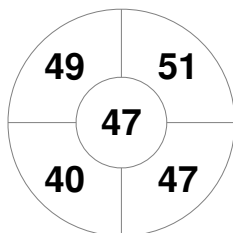

Possession %

KOR