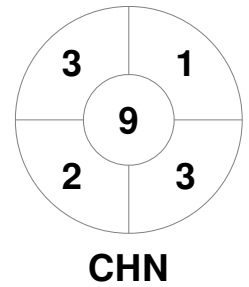

Fintro Hockey World League Semi-Final (Women)
21 Jun - 2 Jul 2017
Brussels (BEL)

Match Statistics

Match #	Date	Time	Pool / Class	Pitch
25	29 Jun 2017	15:30	QF	

Australia

Full Time	0 - 2
Third Period	0 - 1
Half-time	0 - 0
First Period	0 - 0

China

Penalty Corners

Circle Entries

Shots

Shots on Target

Possession %

Technical Delegate: PETITJEAN Sylvie (FRA)