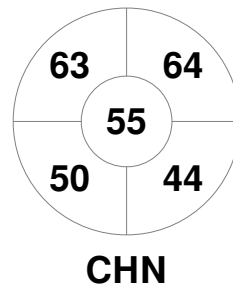

Fintro Hockey World League Semi-Final (Women)
21 Jun - 2 Jul 2017
Brussels (BEL)

Match Statistics

Match #	Date	Time	Pool / Class	Pitch
25	29 Jun 2017	15:30	QF	

Australia

Full Time	0 - 2
Third Period	0 - 1
Half-time	0 - 0
First Period	0 - 0

China

Penalty Corners

Circle Entries

Shots

Shots on Target

Possession %

Technical Delegate: PETITJEAN Sylvie (FRA)