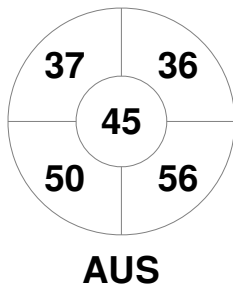

Fintro Hockey World League Semi-Final (Women)
21 Jun - 2 Jul 2017
Brussels (BEL)

Match Statistics

Match #	Date	Time	Pool / Class	Pitch
25	29 Jun 2017	15:30	QF	

Australia

Full Time	0 - 2
Third Period	0 - 1
Half-time	0 - 0
First Period	0 - 0

China

Penalty Corners

Circle Entries

Shots

Shots on Target

Possession %

Technical Delegate: PETITJEAN Sylvie (FRA)