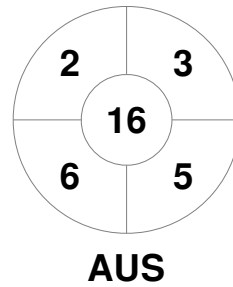

Fintro Hockey World League Semi-Final (Women)
21 Jun - 2 Jul 2017
Brussels (BEL)

Match Statistics

Match #	Date	Time	Pool / Class	Pitch
25	29 Jun 2017	15:30	QF	

Australia

Full Time	0 - 2
Third Period	0 - 1
Half-time	0 - 0
First Period	0 - 0

China

Penalty Corners

Circle Entries

Shots

Shots on Target

Possession %

Technical Delegate: PETITJEAN Sylvie (FRA)