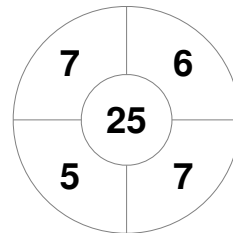

Fintro Hockey World League Semi-Final (Women)
21 Jun - 2 Jul 2017
Brussels (BEL)

Match Statistics

Match #	Date	Time	Pool / Class	Pitch
23	29 Jun 2017	13:15	QF	

New Zealand

Full Time	2 - 0
Third Period	2 - 0
Half-time	1 - 0
First Period	1 - 0

Italy

Penalty Corners

NZL

ITA

Circle Entries

NZL

ITA

Shots