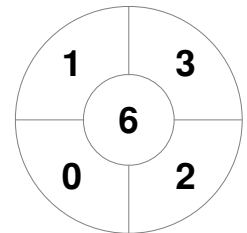

Fintro Hockey World League Semi-Final (Women)
21 Jun - 2 Jul 2017
Brussels (BEL)

Match Statistics

Match #	Date	Time	Pool / Class	Pitch
23	29 Jun 2017	13:15	QF	

New Zealand

Full Time	2 - 0
Third Period	2 - 0
Half-time	1 - 0
First Period	1 - 0

Italy

Penalty Corners

NZL

ITA

Circle Entries

NZL

ITA

Shots