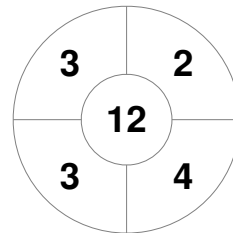

Shots on Target

NZL