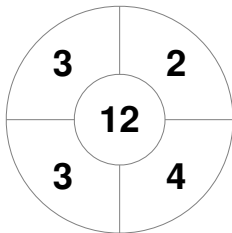

Fintro Hockey World League Semi-Final (Women)
21 Jun - 2 Jul 2017
Brussels (BEL)

Match Statistics

Match #	Date	Time	Pool / Class	Pitch
23	29 Jun 2017	13:15	QF	

New Zealand

Full Time	2 - 0
Third Period	2 - 0
Half-time	1 - 0
First Period	1 - 0

Italy

Penalty Corners

NZL

ITA

Circle Entries

NZL

ITA

Shots