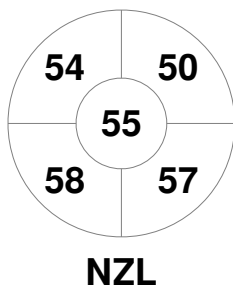

Fintro Hockey World League Semi-Final (Women)  
21 Jun - 2 Jul 2017  
Brussels (BEL)

Match Statistics

Match #	Date	Time	Pool / Class	Pitch
18	27 Jun 2017	16:00	Pool B	

New Zealand

Full Time	1 - 0
Third Period	1 - 0
Half-time	1 - 0
First Period	1 - 0

Malaysia

Penalty Corners

Circle Entries

Shots

Shots on Target

Possession %

Technical Delegate: PETITJEAN Sylvie (FRA)