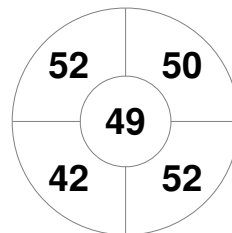

Fintro Hockey World League Semi-Final (Women)
21 Jun - 2 Jul 2017
Brussels (BEL)

Match Statistics

Match #	Date	Time	Pool / Class	Pitch
17	27 Jun 2017	14:00	Pool A	

Korea

Full Time	2 - 1
Third Period	1 - 0
Half-time	0 - 0
First Period	0 - 0

China

Penalty Corners

KOR

CHN

Circle Entries

KOR

CHN

Shots

KOR

CHN

Shots on Target

KOR

CHN

Possession %

KOR

CHN

Technical Delegate: PETITJEAN Sylvie (FRA)