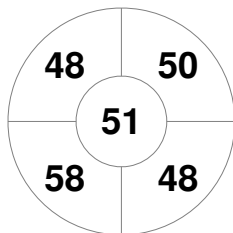

Korea

| | |
|--------------|-------|
| Full Time | 2 - 1 |
| Third Period | 1 - 0 |
| Half-time | 0 - 0 |
| First Period | 0 - 0 |

China

Penalty Corners

KOR

CHN

Circle Entries

KOR

CHN

Shots

KOR

CHN

Shots on Target

KOR

CHN

Possession %