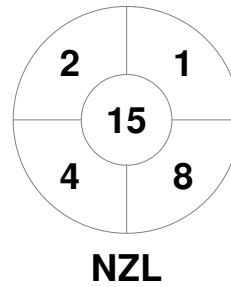

Fintro Hockey World League Semi-Final (Women)
21 Jun - 2 Jul 2017
Brussels (BEL)

Match Statistics

Match #	Date	Time	Pool / Class	Pitch
9	24 Jun 2017	14:00	Pool B	

New Zealand

Full Time	2 - 0
Third Period	1 - 0
Half-time	1 - 0
First Period	1 - 0

Australia

Penalty Corners

Circle Entries

Shots

Shots on Target

Possession %