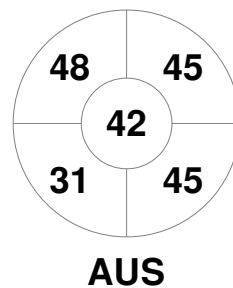

Fintro Hockey World League Semi-Final (Women)
21 Jun - 2 Jul 2017
Brussels (BEL)

Match Statistics

Match #	Date	Time	Pool / Class	Pitch
9	24 Jun 2017	14:00	Pool B	

New Zealand

Full Time	2 - 0
Third Period	1 - 0
Half-time	1 - 0
First Period	1 - 0

Australia

Penalty Corners

Circle Entries

Shots

Shots on Target

Possession %

Technical Delegate: PETITJEAN Sylvie (FRA)