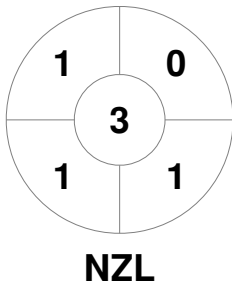

Fintro Hockey World League Semi-Final (Women)
21 Jun - 2 Jul 2017
Brussels (BEL)

Match Statistics

Match #	Date	Time	Pool / Class	Pitch
9	24 Jun 2017	14:00	Pool B	

New Zealand

Full Time	2 - 0
Third Period	1 - 0
Half-time	1 - 0
First Period	1 - 0

Australia

Penalty Corners

Circle Entries

Shots

Shots on Target

Possession %