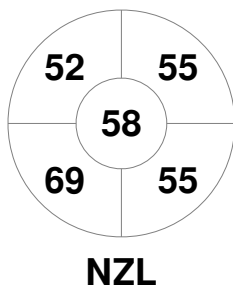

Fintro Hockey World League Semi-Final (Women)
21 Jun - 2 Jul 2017
Brussels (BEL)

Match Statistics

Match #	Date	Time	Pool / Class	Pitch
9	24 Jun 2017	14:00	Pool B	

New Zealand

Full Time	2 - 0
Third Period	1 - 0
Half-time	1 - 0
First Period	1 - 0

Australia

Penalty Corners

Circle Entries

Shots

Shots on Target

Possession %

Technical Delegate: PETITJEAN Sylvie (FRA)