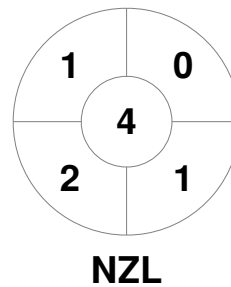

Fintro Hockey World League Semi-Final (Women)
21 Jun - 2 Jul 2017
Brussels (BEL)

Match Statistics

Match #	Date	Time	Pool / Class	Pitch
9	24 Jun 2017	14:00	Pool B	

New Zealand

Full Time	2 - 0
Third Period	1 - 0
Half-time	1 - 0
First Period	1 - 0

Australia

Penalty Corners

Circle Entries

Shots

Shots on Target

Possession %