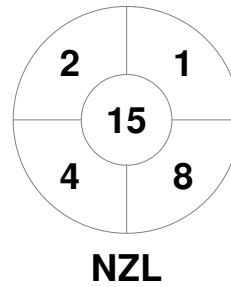

Circle Entries