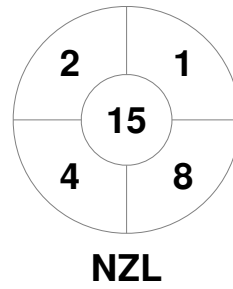

Circle Entries