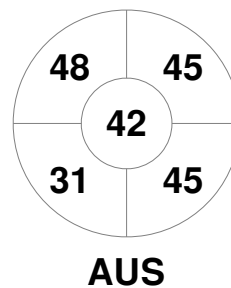

Fintro Hockey World League Semi-Final (Women)  
21 Jun - 2 Jul 2017  
Brussels (BEL)

Match Statistics

Match #	Date	Time	Pool / Class	Pitch
9	24 Jun 2017	14:00	Pool B	

New Zealand

Full Time	2 - 0
Third Period	1 - 0
Half-time	1 - 0
First Period	1 - 0

Australia

Penalty Corners

Circle Entries

Shots

Shots on Target

Possession %

Technical Delegate: PETITJEAN Sylvie (FRA)