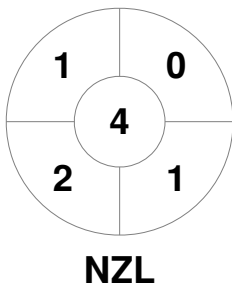

Fintro Hockey World League Semi-Final (Women)
21 Jun - 2 Jul 2017
Brussels (BEL)

Match Statistics

Match #	Date	Time	Pool / Class	Pitch
9	24 Jun 2017	14:00	Pool B	

New Zealand

Full Time	2 - 0
Third Period	1 - 0
Half-time	1 - 0
First Period	1 - 0

Australia

Penalty Corners

Circle Entries

Shots

Shots on Target

Possession %