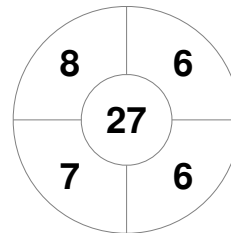

Fintro Hockey World League Semi-Final (Women)
21 Jun - 2 Jul 2017
Brussels (BEL)

Match Statistics

Match #	Date	Time	Pool / Class	Pitch
6	22 Jun 2017	16:00	Pool A	

China

Full Time	1 - 1
Third Period	0 - 1
Half-time	0 - 1
First Period	0 - 1

Scotland

Penalty Corners

CHN

SCO

Circle Entries

CHN

SCO

Shots