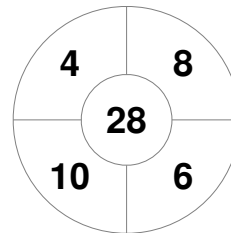

Match Statistics

Match #	Date	Time	Pool / Class	Pitch
1	21 Jun 2017	14:00	Pool A	

China

Full Time	2 - 2
Third Period	1 - 1
Half-time	1 - 1
First Period	1 - 0

Italy

Penalty Corners

CHN

ITA

Circle Entries

CHN

ITA

Shots

CHN

ITA

Shots on Target

CHN