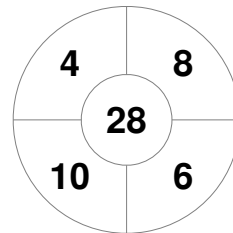

Match Statistics

Match #	Date	Time	Pool / Class	Pitch
1	21 Jun 2017	14:00	Pool A	

China

Full Time	2 - 2
Third Period	1 - 1
Half-time	1 - 1
First Period	1 - 0

Italy

Penalty Corners

CHN

ITA

Circle Entries

CHN

ITA

Shots

CHN

ITA

Shots on Target

CHN