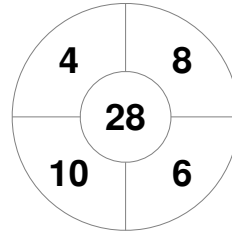

Fintro Hockey World League Semi-Final (Women)
21 Jun - 2 Jul 2017
Brussels (BEL)

Match Statistics

Match #	Date	Time	Pool / Class	Pitch
1	21 Jun 2017	14:00	Pool A	

China

Full Time	2 - 2
Third Period	1 - 1
Half-time	1 - 1
First Period	1 - 0

Italy

Penalty Corners

CHN

ITA

Circle Entries

CHN

ITA

Shots