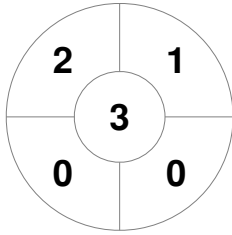

Fintro Hockey World League Semi-Final (Women)
21 Jun - 2 Jul 2017
Brussels (BEL)

Match Statistics

Match #	Date	Time	Pool / Class	Pitch
1	21 Jun 2017	14:00	Pool A	

China

Full Time	2 - 2
Third Period	1 - 1
Half-time	1 - 1
First Period	1 - 0

Italy

Penalty Corners

CHN

ITA

Circle Entries

CHN

ITA

Shots