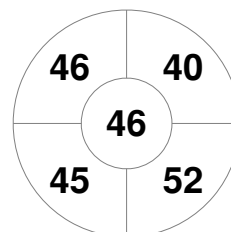

Hero Hockey World League Semi-Final (Men)
15 - 25 Jun 2017
London (ENG)

Match Statistics

Match #	Date	Time	Pool / Class	Pitch
32	25 Jun 2017	14:00	3rd/4th Place	

Malaysia

Full Time	1 - 4
Third Period	0 - 3
Half-time	0 - 3
First Period	0 - 2

England

Penalty Corners

MAS

ENG

Circle Entries

MAS

ENG

Shots

MAS

ENG

Shots on Target

MAS

ENG

Possession %

MAS

ENG