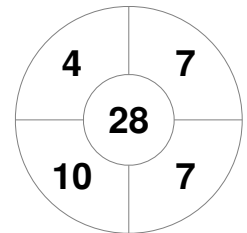

Hero Hockey World League Semi-Final (Men)
15 - 25 Jun 2017
London (ENG)

Match Statistics

Match #	Date	Time	Pool / Class	Pitch
32	25 Jun 2017	14:00	3rd/4th Place	

Malaysia

Full Time	1 - 4
Third Period	0 - 3
Half-time	0 - 3
First Period	0 - 2

England

Penalty Corners

MAS

ENG

Circle Entries

MAS

ENG

Shots