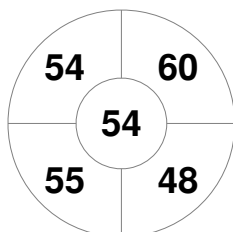

Hero Hockey World League Semi-Final (Men)
15 - 25 Jun 2017
London (ENG)

Match Statistics

Match #	Date	Time	Pool / Class	Pitch
32	25 Jun 2017	14:00	3rd/4th Place	

Malaysia

Full Time	1 - 4
Third Period	0 - 3
Half-time	0 - 3
First Period	0 - 2

England

Penalty Corners

MAS

ENG

Circle Entries

MAS

ENG

Shots

MAS

ENG

Shots on Target

MAS

ENG

Possession %

MAS

ENG