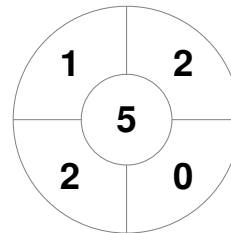

Hero Hockey World League Semi-Final (Men)
15 - 25 Jun 2017
London (ENG)

Match Statistics

Match #	Date	Time	Pool / Class	Pitch
32	25 Jun 2017	14:00	3rd/4th Place	

Malaysia

Full Time	1 - 4
Third Period	0 - 3
Half-time	0 - 3
First Period	0 - 2

England

Penalty Corners

MAS

ENG

Circle Entries

MAS

ENG

Shots

MAS

ENG

Shots on Target

MAS

ENG

Possession %

MAS

ENG