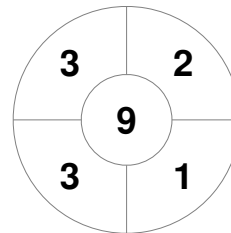

Hero Hockey World League Semi-Final (Men)
15 - 25 Jun 2017
London (ENG)

Match Statistics

Match #	Date	Time	Pool / Class	Pitch
32	25 Jun 2017	14:00	3rd/4th Place	

Malaysia

Full Time	1 - 4
Third Period	0 - 3
Half-time	0 - 3
First Period	0 - 2

England

Penalty Corners

MAS

ENG

Circle Entries

MAS

ENG

Shots