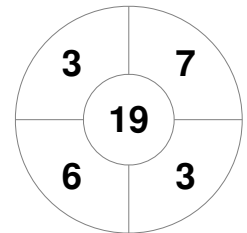

Hero Hockey World League Semi-Final (Men)
15 - 25 Jun 2017
London (ENG)

Match Statistics

Match #	Date	Time	Pool / Class	Pitch
32	25 Jun 2017	14:00	3rd/4th Place	

Malaysia

Full Time	1 - 4
Third Period	0 - 3
Half-time	0 - 3
First Period	0 - 2

England

Penalty Corners

MAS

ENG

Circle Entries

MAS

ENG

Shots

MAS

ENG

Shots on Target

MAS

ENG

Possession %

MAS

ENG