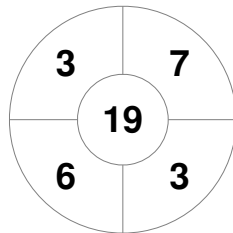

Hero Hockey World League Semi-Final (Men)
15 - 25 Jun 2017
London (ENG)

Match Statistics

Match #	Date	Time	Pool / Class	Pitch
32	25 Jun 2017	14:00	3rd/4th Place	

Malaysia

Full Time	1 - 4
Third Period	0 - 3
Half-time	0 - 3
First Period	0 - 2

England

Penalty Corners

MAS

ENG

Circle Entries

MAS

ENG

Shots

MAS

ENG

Shots on Target

MAS

ENG

Possession %

MAS

ENG