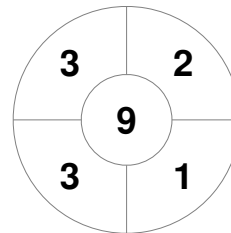

Hero Hockey World League Semi-Final (Men)  
15 - 25 Jun 2017  
London (ENG)

Match Statistics

Match #	Date	Time	Pool / Class	Pitch
32	25 Jun 2017	14:00	3rd/4th Place	

Malaysia

Full Time	1 - 4
Third Period	0 - 3
Half-time	0 - 3
First Period	0 - 2

England

Penalty Corners

MAS

ENG

Circle Entries

MAS

ENG

Shots