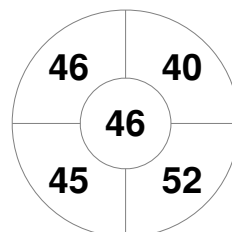

Hero Hockey World League Semi-Final (Men)
15 - 25 Jun 2017
London (ENG)

Match Statistics

Match #	Date	Time	Pool / Class	Pitch
32	25 Jun 2017	14:00	3rd/4th Place	

Malaysia

Full Time	1 - 4
Third Period	0 - 3
Half-time	0 - 3
First Period	0 - 2

England

Penalty Corners

MAS

ENG

Circle Entries

MAS

ENG

Shots

MAS

ENG

Shots on Target

MAS

ENG

Possession %

MAS

ENG