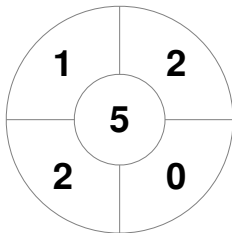

Hero Hockey World League Semi-Final (Men)
15 - 25 Jun 2017
London (ENG)

Match Statistics

Match #	Date	Time	Pool / Class	Pitch
32	25 Jun 2017	14:00	3rd/4th Place	

Malaysia

Full Time	1 - 4
Third Period	0 - 3
Half-time	0 - 3
First Period	0 - 2

England

Penalty Corners

MAS

ENG

Circle Entries

MAS

ENG

Shots

MAS

ENG

Shots on Target

MAS

ENG

Possession %

MAS

ENG