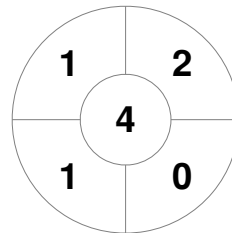

Shots on Target

ENG