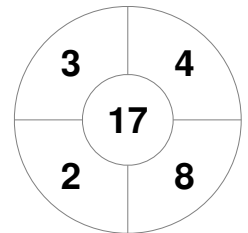

Hero Hockey World League Semi-Final (Men)
15 - 25 Jun 2017
London (ENG)

Match Statistics

Match #	Date	Time	Pool / Class	Pitch
29	24 Jun 2017	16:15	Semi Final	

England

Full Time	0 - 2
Third Period	0 - 1
Half-time	0 - 0
First Period	0 - 0

Netherlands

Penalty Corners

ENG

NED

Circle Entries

ENG

NED

Shots