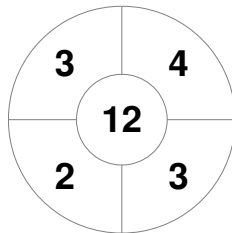

Hero Hockey World League Semi-Final (Men)
15 - 25 Jun 2017
London (ENG)

Match Statistics

Match #	Date	Time	Pool / Class	Pitch
29	24 Jun 2017	16:15	Semi Final	

England

Full Time	0 - 2
Third Period	0 - 1
Half-time	0 - 0
First Period	0 - 0

Netherlands

Penalty Corners

ENG

NED

Circle Entries

ENG

NED

Shots

ENG

NED

Shots on Target

ENG

NED

Possession %

ENG

NED