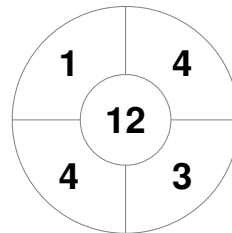

Hero Hockey World League Semi-Final (Men)
15 - 25 Jun 2017
London (ENG)

Match Statistics

Match #	Date	Time	Pool / Class	Pitch
29	24 Jun 2017	16:15	Semi Final	

England

Full Time	0 - 2
Third Period	0 - 1
Half-time	0 - 0
First Period	0 - 0

Netherlands

Penalty Corners

ENG

NED

Circle Entries

ENG

NED

Shots