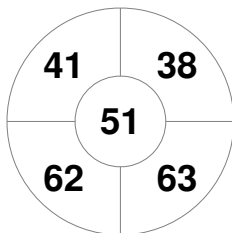

Hero Hockey World League Semi-Final (Men)
15 - 25 Jun 2017
London (ENG)

Match Statistics

Match #	Date	Time	Pool / Class	Pitch
29	24 Jun 2017	16:15	Semi Final	

England

Full Time	0 - 2
Third Period	0 - 1
Half-time	0 - 0
First Period	0 - 0

Netherlands

Penalty Corners

ENG

NED

Circle Entries

ENG

NED

Shots

ENG

NED

Shots on Target

ENG

NED

Possession %

ENG

NED