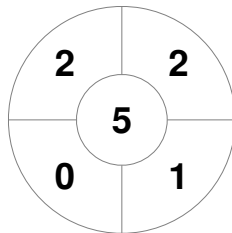

Hero Hockey World League Semi-Final (Men)
15 - 25 Jun 2017
London (ENG)

Match Statistics

Match #	Date	Time	Pool / Class	Pitch
29	24 Jun 2017	16:15	Semi Final	

England

Full Time	0 - 2
Third Period	0 - 1
Half-time	0 - 0
First Period	0 - 0

Netherlands

Penalty Corners

ENG

NED

Circle Entries

ENG

NED

Shots