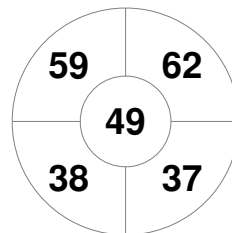

Hero Hockey World League Semi-Final (Men)
15 - 25 Jun 2017
London (ENG)

Match Statistics

Match #	Date	Time	Pool / Class	Pitch
29	24 Jun 2017	16:15	Semi Final	

England

Full Time	0 - 2
Third Period	0 - 1
Half-time	0 - 0
First Period	0 - 0

Netherlands

Penalty Corners

ENG

NED

Circle Entries

ENG

NED

Shots

ENG

NED

Shots on Target

ENG

NED

Possession %

ENG

NED