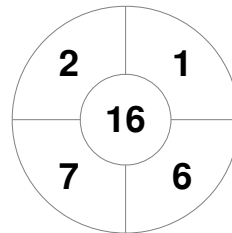

Shots on Target

ENG