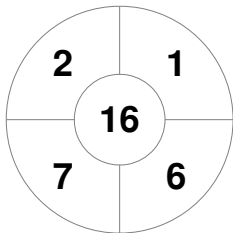

Hero Hockey World League Semi-Final (Men)
15 - 25 Jun 2017
London (ENG)

Match Statistics

Match #	Date	Time	Pool / Class	Pitch
20	20 Jun 2017	20:00	Pool A	

England

Full Time	7 - 2
Third Period	4 - 2
Half-time	2 - 1
First Period	1 - 0

Korea

Penalty Corners

ENG

KOR

Circle Entries

ENG

KOR

Shots