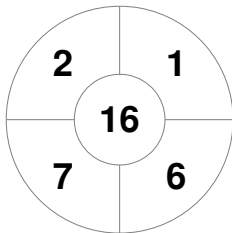

Hero Hockey World League Semi-Final (Men)  
15 - 25 Jun 2017  
London (ENG)

Match Statistics

Match #	Date	Time	Pool / Class	Pitch
20	20 Jun 2017	20:00	Pool A	

England

Full Time	7 - 2
Third Period	4 - 2
Half-time	2 - 1
First Period	1 - 0

Korea

Penalty Corners

ENG

KOR

Circle Entries

ENG

KOR

Shots