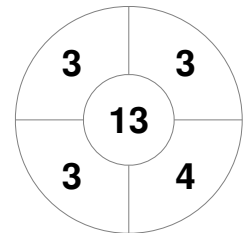

Hero Hockey World League Semi-Final (Men)  
15 - 25 Jun 2017  
London (ENG)

Match Statistics

Match #	Date	Time	Pool / Class	Pitch
20	20 Jun 2017	20:00	Pool A	

England

Full Time	7 - 2
Third Period	4 - 2
Half-time	2 - 1
First Period	1 - 0

Korea

Penalty Corners

ENG

KOR

Circle Entries

ENG

KOR

Shots