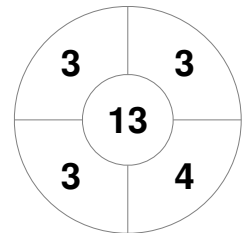

Hero Hockey World League Semi-Final (Men)
15 - 25 Jun 2017
London (ENG)

Match Statistics

Match #	Date	Time	Pool / Class	Pitch
20	20 Jun 2017	20:00	Pool A	

England

Full Time	7 - 2
Third Period	4 - 2
Half-time	2 - 1
First Period	1 - 0

Korea

Penalty Corners

ENG

KOR

Circle Entries

ENG

KOR

Shots