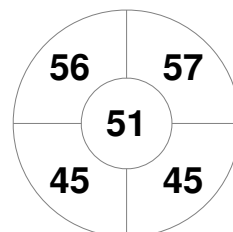

Hero Hockey World League Semi-Final (Men)
15 - 25 Jun 2017
London (ENG)

Match Statistics

Match #	Date	Time	Pool / Class	Pitch
20	20 Jun 2017	20:00	Pool A	

England

Full Time	7 - 2
Third Period	4 - 2
Half-time	2 - 1
First Period	1 - 0

Korea

Penalty Corners

ENG

KOR

Circle Entries

ENG

KOR

Shots

ENG

KOR

Shots on Target

ENG

KOR

Possession %

ENG

KOR