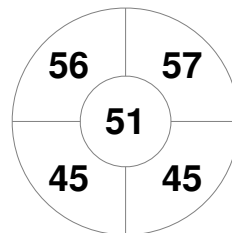

Hero Hockey World League Semi-Final (Men)
15 - 25 Jun 2017
London (ENG)

Match Statistics

Match #	Date	Time	Pool / Class	Pitch
20	20 Jun 2017	20:00	Pool A	

England

Full Time	7 - 2
Third Period	4 - 2
Half-time	2 - 1
First Period	1 - 0

Korea

Penalty Corners

ENG

KOR

Circle Entries

ENG

KOR

Shots

ENG

KOR

Shots on Target

ENG

KOR

Possession %

ENG

KOR