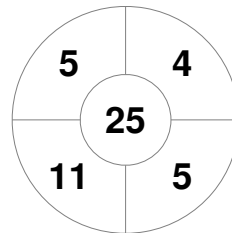

Hero Hockey World League Semi-Final (Men)
15 - 25 Jun 2017
London (ENG)

Match Statistics

Match #	Date	Time	Pool / Class	Pitch
20	20 Jun 2017	20:00	Pool A	

England

Full Time	7 - 2
Third Period	4 - 2
Half-time	2 - 1
First Period	1 - 0

Korea

Penalty Corners

ENG

KOR

Circle Entries

ENG

KOR

Shots