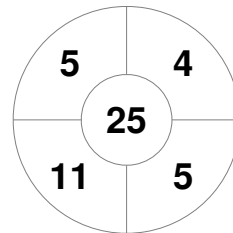

Hero Hockey World League Semi-Final (Men)  
15 - 25 Jun 2017  
London (ENG)

Match Statistics

Match #	Date	Time	Pool / Class	Pitch
20	20 Jun 2017	20:00	Pool A	

England

Full Time	7 - 2
Third Period	4 - 2
Half-time	2 - 1
First Period	1 - 0

Korea

Penalty Corners

ENG

KOR

Circle Entries

ENG

KOR

Shots