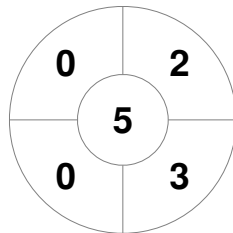

Hero Hockey World League Semi-Final (Men)  
15 - 25 Jun 2017  
London (ENG)

Match Statistics

Match #	Date	Time	Pool / Class	Pitch
20	20 Jun 2017	20:00	Pool A	

England

Full Time	7 - 2
Third Period	4 - 2
Half-time	2 - 1
First Period	1 - 0

Korea

Penalty Corners

ENG

KOR

Circle Entries

ENG

KOR

Shots