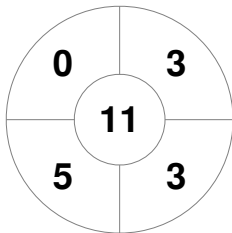

Hero Hockey World League Semi-Final (Men)  
15 - 25 Jun 2017  
London (ENG)

Match Statistics

Match #	Date	Time	Pool / Class	Pitch
19	20 Jun 2017	18:00	Pool A	

China

Full Time	1 - 5
Third Period	1 - 4
Half-time	0 - 4
First Period	0 - 2

Malaysia

Penalty Corners

CHN

MAS

Circle Entries

CHN

MAS

Shots