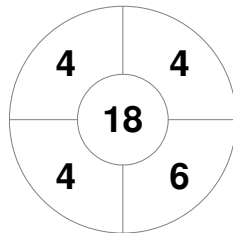

Hero Hockey World League Semi-Final (Men)
15 - 25 Jun 2017
London (ENG)

Match Statistics

Match #	Date	Time	Pool / Class	Pitch
19	20 Jun 2017	18:00	Pool A	

China

Full Time	1 - 5
Third Period	1 - 4
Half-time	0 - 4
First Period	0 - 2

Malaysia

Penalty Corners

CHN

MAS

Circle Entries

CHN

MAS

Shots

CHN

MAS

Shots on Target

CHN

MAS

Possession %

CHN

MAS