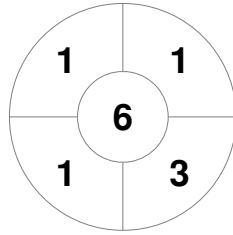

Hero Hockey World League Semi-Final (Men)  
15 - 25 Jun 2017  
London (ENG)

Match Statistics

Match #	Date	Time	Pool / Class	Pitch
19	20 Jun 2017	18:00	Pool A	

China

Full Time	1 - 5
Third Period	1 - 4
Half-time	0 - 4
First Period	0 - 2

Malaysia

Penalty Corners

CHN

MAS

Circle Entries

CHN

MAS

Shots