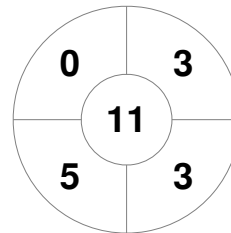

Shots on Target

CHN