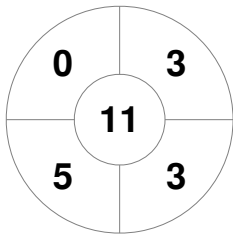

Hero Hockey World League Semi-Final (Men)
15 - 25 Jun 2017
London (ENG)

Match Statistics

Match #	Date	Time	Pool / Class	Pitch
19	20 Jun 2017	18:00	Pool A	

China

Full Time	1 - 5
Third Period	1 - 4
Half-time	0 - 4
First Period	0 - 2

Malaysia

Penalty Corners

CHN

MAS

Circle Entries

CHN

MAS

Shots