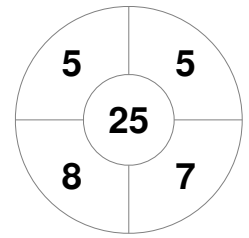

Hero Hockey World League Semi-Final (Men)
15 - 25 Jun 2017
London (ENG)

Match Statistics

Match #	Date	Time	Pool / Class	Pitch
19	20 Jun 2017	18:00	Pool A	

China

Full Time	1 - 5
Third Period	1 - 4
Half-time	0 - 4
First Period	0 - 2

Malaysia

Penalty Corners

CHN

MAS

Circle Entries

CHN

MAS

Shots