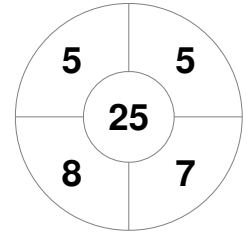

Hero Hockey World League Semi-Final (Men)  
15 - 25 Jun 2017  
London (ENG)

Match Statistics

Match #	Date	Time	Pool / Class	Pitch
19	20 Jun 2017	18:00	Pool A	

China

Full Time	1 - 5
Third Period	1 - 4
Half-time	0 - 4
First Period	0 - 2

Malaysia

Penalty Corners

CHN

MAS

Circle Entries

CHN

MAS

Shots