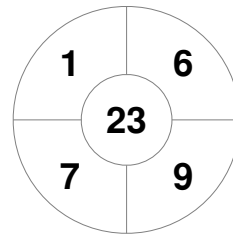

Hero Hockey World League Semi-Final (Men)
15 - 25 Jun 2017
London (ENG)

Match Statistics

Match #	Date	Time	Pool / Class	Pitch
19	20 Jun 2017	18:00	Pool A	

China

Full Time	1 - 5
Third Period	1 - 4
Half-time	0 - 4
First Period	0 - 2

Malaysia

Penalty Corners

CHN

MAS

Circle Entries

CHN

MAS

Shots