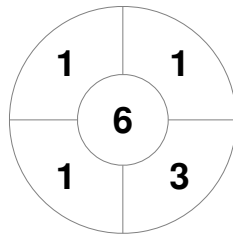

Hero Hockey World League Semi-Final (Men)
15 - 25 Jun 2017
London (ENG)

Match Statistics

Match #	Date	Time	Pool / Class	Pitch
19	20 Jun 2017	18:00	Pool A	

China

Full Time	1 - 5
Third Period	1 - 4
Half-time	0 - 4
First Period	0 - 2

Malaysia

Penalty Corners

CHN

MAS

Circle Entries

CHN

MAS

Shots