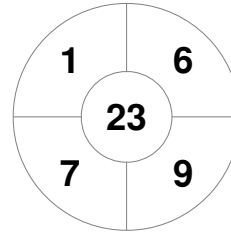

Hero Hockey World League Semi-Final (Men)  
15 - 25 Jun 2017  
London (ENG)

Match Statistics

Match #	Date	Time	Pool / Class	Pitch
19	20 Jun 2017	18:00	Pool A	

China

Full Time	1 - 5
Third Period	1 - 4
Half-time	0 - 4
First Period	0 - 2

Malaysia

Penalty Corners

CHN

MAS

Circle Entries

CHN

MAS

Shots