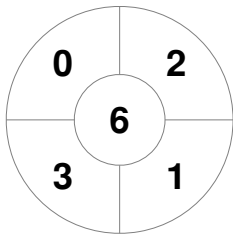

Hero Hockey World League Semi-Final (Men)
15 - 25 Jun 2017
London (ENG)

Match Statistics

Match #	Date	Time	Pool / Class	Pitch
19	20 Jun 2017	18:00	Pool A	

China

Full Time	1 - 5
Third Period	1 - 4
Half-time	0 - 4
First Period	0 - 2

Malaysia

Penalty Corners

CHN

MAS

Circle Entries

CHN

MAS

Shots