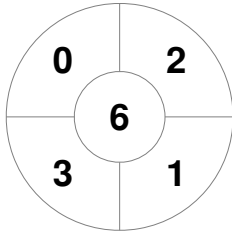

Hero Hockey World League Semi-Final (Men)  
15 - 25 Jun 2017  
London (ENG)

Match Statistics

Match #	Date	Time	Pool / Class	Pitch
19	20 Jun 2017	18:00	Pool A	

China

Full Time	1 - 5
Third Period	1 - 4
Half-time	0 - 4
First Period	0 - 2

Malaysia

Penalty Corners

CHN

MAS

Circle Entries

CHN

MAS

Shots