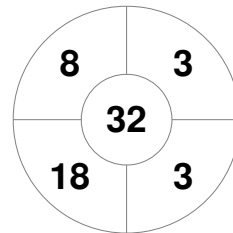

Shots on Target

ARG