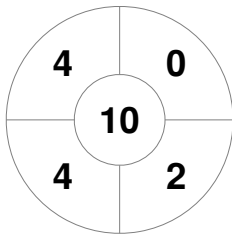

Hero Hockey World League Semi-Final (Men)
15 - 25 Jun 2017
London (ENG)

Match Statistics

Match #	Date	Time	Pool / Class	Pitch
16	19 Jun 2017	20:00	Pool A	

Argentina

Full Time	10 - 0
Third Period	7 - 0
Half-time	4 - 0
First Period	2 - 0

China

Penalty Corners

ARG

CHN

Circle Entries

ARG

CHN

Shots