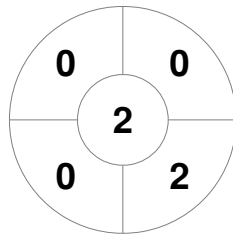

Hero Hockey World League Semi-Final (Men)
15 - 25 Jun 2017
London (ENG)

Match Statistics

Match #	Date	Time	Pool / Class	Pitch
16	19 Jun 2017	20:00	Pool A	

Argentina

Full Time	10 - 0
Third Period	7 - 0
Half-time	4 - 0
First Period	2 - 0

China

Penalty Corners

ARG

CHN

Circle Entries

ARG

CHN

Shots