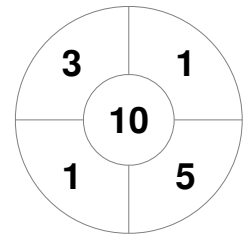

Hero Hockey World League Semi-Final (Men)
15 - 25 Jun 2017
London (ENG)

Match Statistics

Match #	Date	Time	Pool / Class	Pitch
16	19 Jun 2017	20:00	Pool A	

Argentina

Full Time	10 - 0
Third Period	7 - 0
Half-time	4 - 0
First Period	2 - 0

China

Penalty Corners

ARG

CHN

Circle Entries

ARG

CHN

Shots