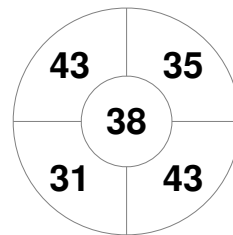

Hero Hockey World League Semi-Final (Men)
15 - 25 Jun 2017
London (ENG)

Match Statistics

Match #	Date	Time	Pool / Class	Pitch
16	19 Jun 2017	20:00	Pool A	

Argentina

Full Time	10 - 0
Third Period	7 - 0
Half-time	4 - 0
First Period	2 - 0

China

Penalty Corners

ARG

CHN

Circle Entries

ARG

CHN

Shots

ARG

CHN

Shots on Target

ARG

CHN

Possession %

ARG

CHN