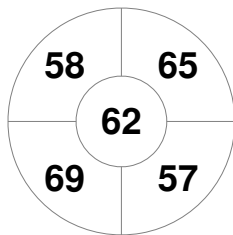

Hero Hockey World League Semi-Final (Men)
15 - 25 Jun 2017
London (ENG)

Match Statistics

Match #	Date	Time	Pool / Class	Pitch
16	19 Jun 2017	20:00	Pool A	

Argentina

Full Time	10 - 0
Third Period	7 - 0
Half-time	4 - 0
First Period	2 - 0

China

Penalty Corners

ARG

CHN

Circle Entries

ARG

CHN

Shots

ARG

CHN

Shots on Target

ARG

CHN

Possession %

ARG

CHN