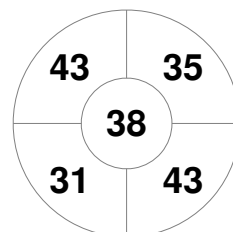

Hero Hockey World League Semi-Final (Men)
15 - 25 Jun 2017
London (ENG)

Match Statistics

Match #	Date	Time	Pool / Class	Pitch
16	19 Jun 2017	20:00	Pool A	

Argentina

Full Time	10 - 0
Third Period	7 - 0
Half-time	4 - 0
First Period	2 - 0

China

Penalty Corners

ARG

CHN

Circle Entries

ARG

CHN

Shots

ARG

CHN

Shots on Target

ARG

CHN

Possession %

ARG

CHN