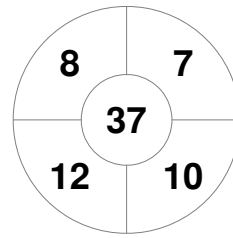

Hero Hockey World League Semi-Final (Men)
15 - 25 Jun 2017
London (ENG)

Match Statistics

Match #	Date	Time	Pool / Class	Pitch
16	19 Jun 2017	20:00	Pool A	

Argentina

Full Time	10 - 0
Third Period	7 - 0
Half-time	4 - 0
First Period	2 - 0

China

Penalty Corners

ARG

CHN

Circle Entries

ARG

CHN

Shots