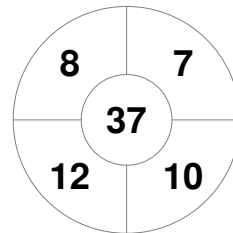

Hero Hockey World League Semi-Final (Men)
15 - 25 Jun 2017
London (ENG)

Match Statistics

Match #	Date	Time	Pool / Class	Pitch
16	19 Jun 2017	20:00	Pool A	

Argentina

Full Time	10 - 0
Third Period	7 - 0
Half-time	4 - 0
First Period	2 - 0

China

Penalty Corners

ARG

CHN

Circle Entries

ARG

CHN

Shots