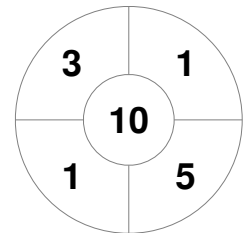

Hero Hockey World League Semi-Final (Men)
15 - 25 Jun 2017
London (ENG)

Match Statistics

Match #	Date	Time	Pool / Class	Pitch
16	19 Jun 2017	20:00	Pool A	

Argentina

Full Time	10 - 0
Third Period	7 - 0
Half-time	4 - 0
First Period	2 - 0

China

Penalty Corners

ARG

CHN

Circle Entries

ARG

CHN

Shots