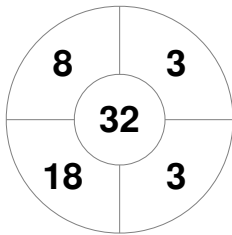

Hero Hockey World League Semi-Final (Men)
15 - 25 Jun 2017
London (ENG)

Match Statistics

Match #	Date	Time	Pool / Class	Pitch
16	19 Jun 2017	20:00	Pool A	

Argentina

Full Time	10 - 0
Third Period	7 - 0
Half-time	4 - 0
First Period	2 - 0

China

Penalty Corners

ARG

CHN

Circle Entries

ARG

CHN

Shots