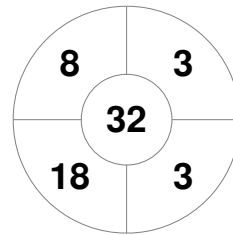

Shots on Target

ARG