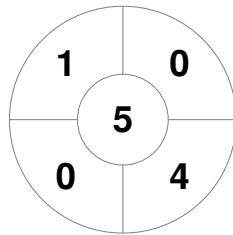

Hero Hockey World League Semi-Final (Men)
15 - 25 Jun 2017
London (ENG)

Match Statistics

Match #	Date	Time	Pool / Class	Pitch
16	19 Jun 2017	20:00	Pool A	

Argentina

Full Time	10 - 0
Third Period	7 - 0
Half-time	4 - 0
First Period	2 - 0

China

Penalty Corners

ARG

CHN

Circle Entries

ARG

CHN

Shots

ARG

CHN

Shots on Target

ARG

CHN

Possession %

ARG

CHN