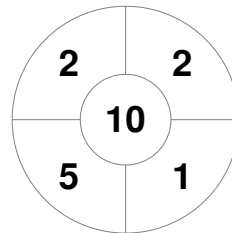

Shots on Target

KOR