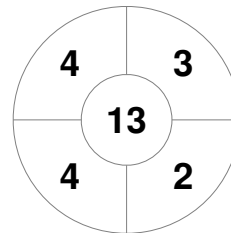

Hero Hockey World League Semi-Final (Men)  
15 - 25 Jun 2017  
London (ENG)

Match Statistics

Match #	Date	Time	Pool / Class	Pitch
15	19 Jun 2017	18:00	Pool A	

Korea

Full Time	0 - 1
Third Period	0 - 1
Half-time	0 - 0
First Period	0 - 0

Malaysia

Penalty Corners

KOR

MAS

Circle Entries

KOR

MAS

Shots