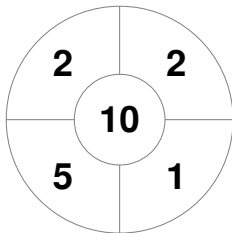

Hero Hockey World League Semi-Final (Men)  
15 - 25 Jun 2017  
London (ENG)

Match Statistics

Match #	Date	Time	Pool / Class	Pitch
15	19 Jun 2017	18:00	Pool A	

Korea

Full Time	0 - 1
Third Period	0 - 1
Half-time	0 - 0
First Period	0 - 0

Malaysia

Penalty Corners

KOR

MAS

Circle Entries

KOR

MAS

Shots