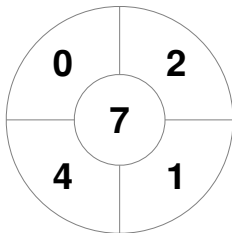

Hero Hockey World League Semi-Final (Men)  
15 - 25 Jun 2017  
London (ENG)

Match Statistics

Match #	Date	Time	Pool / Class	Pitch
15	19 Jun 2017	18:00	Pool A	

Korea

Full Time	0 - 1
Third Period	0 - 1
Half-time	0 - 0
First Period	0 - 0

Malaysia

Penalty Corners

KOR

MAS

Circle Entries

KOR

MAS

Shots