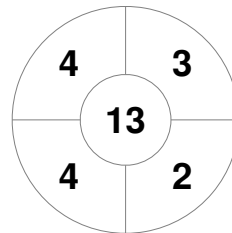

Hero Hockey World League Semi-Final (Men)
15 - 25 Jun 2017
London (ENG)

Match Statistics

Match #	Date	Time	Pool / Class	Pitch
15	19 Jun 2017	18:00	Pool A	

Korea

Full Time	0 - 1
Third Period	0 - 1
Half-time	0 - 0
First Period	0 - 0

Malaysia

Penalty Corners

KOR

MAS

Circle Entries

KOR

MAS

Shots