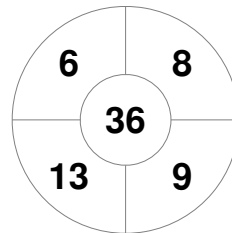

Hero Hockey World League Semi-Final (Men)
15 - 25 Jun 2017
London (ENG)

Match Statistics

Match #	Date	Time	Pool / Class	Pitch
14	19 Jun 2017	14:00	Pool B	

Netherlands

Full Time	3 - 1
Third Period	2 - 1
Half-time	1 - 1
First Period	1 - 0

Canada

Penalty Corners

NED

CAN

Circle Entries

NED

CAN

Shots