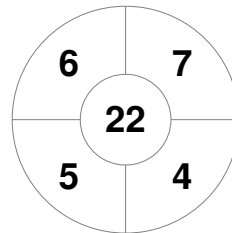

Shots on Target

NED