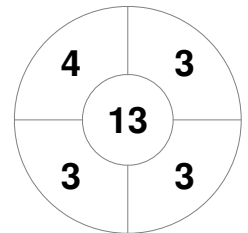

Hero Hockey World League Semi-Final (Men)
15 - 25 Jun 2017
London (ENG)

Match Statistics

Match #	Date	Time	Pool / Class	Pitch
14	19 Jun 2017	14:00	Pool B	

Netherlands

Full Time	3 - 1
Third Period	2 - 1
Half-time	1 - 1
First Period	1 - 0

Canada

Penalty Corners

NED

CAN

Circle Entries

NED

CAN

Shots