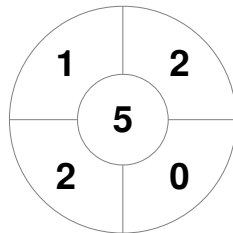

Hero Hockey World League Semi-Final (Men)
15 - 25 Jun 2017
London (ENG)

Match Statistics

Match #	Date	Time	Pool / Class	Pitch
14	19 Jun 2017	14:00	Pool B	

Netherlands

Full Time	3 - 1
Third Period	2 - 1
Half-time	1 - 1
First Period	1 - 0

Canada

Penalty Corners

NED

CAN

Circle Entries

NED

CAN

Shots

NED

CAN

Shots on Target

NED

CAN

Possession %

NED

CAN