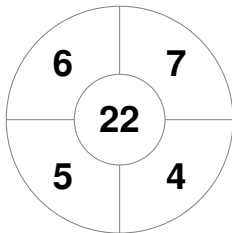

Hero Hockey World League Semi-Final (Men)
15 - 25 Jun 2017
London (ENG)

Match Statistics

Match #	Date	Time	Pool / Class	Pitch
14	19 Jun 2017	14:00	Pool B	

Netherlands

Full Time	3 - 1
Third Period	2 - 1
Half-time	1 - 1
First Period	1 - 0

Canada

Penalty Corners

NED

CAN

Circle Entries

NED

CAN

Shots