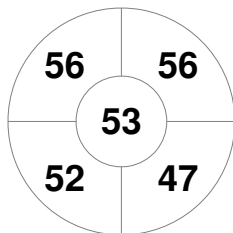

Hero Hockey World League Semi-Final (Men)
15 - 25 Jun 2017
London (ENG)

Match Statistics

Match #	Date	Time	Pool / Class	Pitch
14	19 Jun 2017	14:00	Pool B	

Netherlands

Full Time	3 - 1
Third Period	2 - 1
Half-time	1 - 1
First Period	1 - 0

Canada

Penalty Corners

NED

CAN

Circle Entries

NED

CAN

Shots

NED

CAN

Shots on Target

NED

CAN

Possession %

NED

CAN