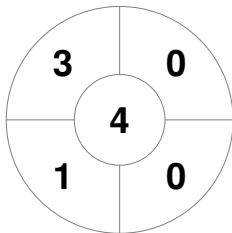

Hero Hockey World League Semi-Final (Men)
15 - 25 Jun 2017
London (ENG)

Match Statistics

Match #	Date	Time	Pool / Class	Pitch
14	19 Jun 2017	14:00	Pool B	

Netherlands

Full Time	3 - 1
Third Period	2 - 1
Half-time	1 - 1
First Period	1 - 0

Canada

Penalty Corners

NED

CAN

Circle Entries

NED

CAN

Shots