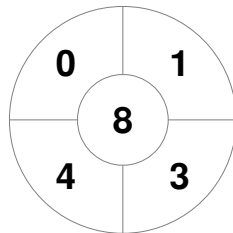

Hero Hockey World League Semi-Final (Men)
15 - 25 Jun 2017
London (ENG)

Match Statistics

Match #	Date	Time	Pool / Class	Pitch
12	18 Jun 2017	16:00	Pool A	

England

Full Time	3 - 3
Third Period	3 - 3
Half-time	2 - 0
First Period	2 - 0

Argentina

Penalty Corners

ENG

ARG

Circle Entries

ENG

ARG

Shots