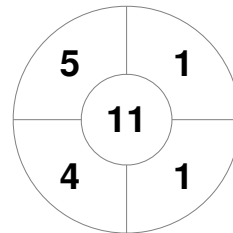

Shots on Target

ENG