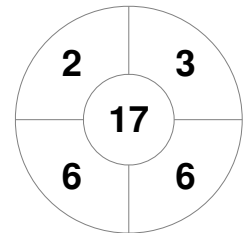

Hero Hockey World League Semi-Final (Men)
15 - 25 Jun 2017
London (ENG)

Match Statistics

Match #	Date	Time	Pool / Class	Pitch
12	18 Jun 2017	16:00	Pool A	

England

Full Time	3 - 3
Third Period	3 - 3
Half-time	2 - 0
First Period	2 - 0

Argentina

Penalty Corners

ENG

ARG

Circle Entries

ENG

ARG

Shots

ENG

ARG

Shots on Target

ENG

ARG

Possession %

ENG

ARG