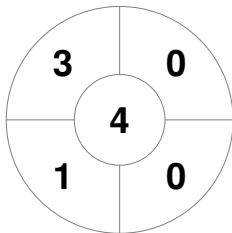

Hero Hockey World League Semi-Final (Men)
15 - 25 Jun 2017
London (ENG)

Match Statistics

Match #	Date	Time	Pool / Class	Pitch
12	18 Jun 2017	16:00	Pool A	

England

Full Time	3 - 3
Third Period	3 - 3
Half-time	2 - 0
First Period	2 - 0

Argentina

Penalty Corners

ENG

ARG

Circle Entries

ENG

ARG

Shots