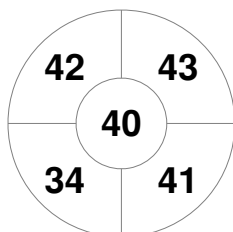

Hero Hockey World League Semi-Final (Men)
15 - 25 Jun 2017
London (ENG)

Match Statistics

Match #	Date	Time	Pool / Class	Pitch
12	18 Jun 2017	16:00	Pool A	

England

Full Time	3 - 3
Third Period	3 - 3
Half-time	2 - 0
First Period	2 - 0

Argentina

Penalty Corners

ENG

ARG

Circle Entries

ENG

ARG

Shots

ENG

ARG

Shots on Target

ENG

ARG

Possession %

ENG

ARG