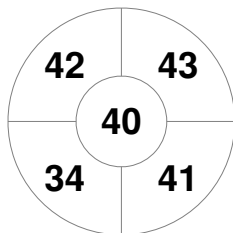

Hero Hockey World League Semi-Final (Men)
15 - 25 Jun 2017
London (ENG)

Match Statistics

Match #	Date	Time	Pool / Class	Pitch
12	18 Jun 2017	16:00	Pool A	

England

Full Time	3 - 3
Third Period	3 - 3
Half-time	2 - 0
First Period	2 - 0

Argentina

Penalty Corners

ENG

ARG

Circle Entries

ENG

ARG

Shots

ENG

ARG

Shots on Target

ENG

ARG

Possession %

ENG

ARG