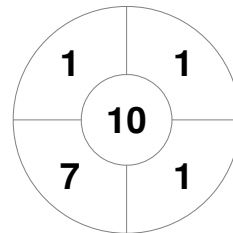

Hero Hockey World League Semi-Final (Men)
15 - 25 Jun 2017
London (ENG)

Match Statistics

Match #	Date	Time	Pool / Class	Pitch
12	18 Jun 2017	16:00	Pool A	

England

Full Time	3 - 3
Third Period	3 - 3
Half-time	2 - 0
First Period	2 - 0

Argentina

Penalty Corners

ENG

ARG

Circle Entries

ENG

ARG

Shots