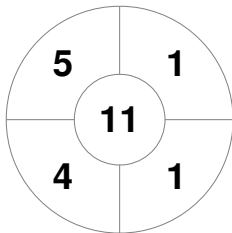

Hero Hockey World League Semi-Final (Men)
15 - 25 Jun 2017
London (ENG)

Match Statistics

Match #	Date	Time	Pool / Class	Pitch
12	18 Jun 2017	16:00	Pool A	

England

Full Time	3 - 3
Third Period	3 - 3
Half-time	2 - 0
First Period	2 - 0

Argentina

Penalty Corners

ENG

ARG

Circle Entries

ENG

ARG

Shots