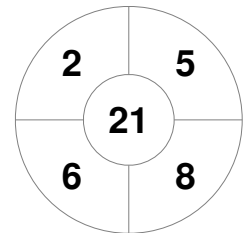

Hero Hockey World League Semi-Final (Men)
15 - 25 Jun 2017
London (ENG)

Match Statistics

Match #	Date	Time	Pool / Class	Pitch
12	18 Jun 2017	16:00	Pool A	

England

Full Time	3 - 3
Third Period	3 - 3
Half-time	2 - 0
First Period	2 - 0

Argentina

Penalty Corners

ENG

ARG

Circle Entries

ENG

ARG

Shots