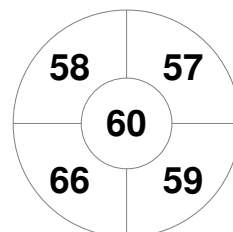

Hero Hockey World League Semi-Final (Men)
15 - 25 Jun 2017
London (ENG)

Match Statistics

Match #	Date	Time	Pool / Class	Pitch
12	18 Jun 2017	16:00	Pool A	

England

Full Time	3 - 3
Third Period	3 - 3
Half-time	2 - 0
First Period	2 - 0

Argentina

Penalty Corners

ENG

ARG

Circle Entries

ENG

ARG

Shots

ENG

ARG

Shots on Target

ENG

ARG

Possession %

ENG

ARG