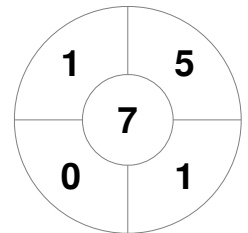

Hero Hockey World League Semi-Final (Men)
15 - 25 Jun 2017
London (ENG)

Match Statistics

Match #	Date	Time	Pool / Class	Pitch
9	17 Jun 2017	16:00	Pool A	

England

Full Time	7 - 3
Third Period	5 - 2
Half-time	2 - 2
First Period	2 - 0

Malaysia

Penalty Corners

ENG

MAS

Circle Entries

ENG

MAS

Shots