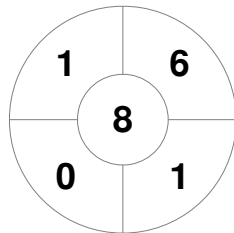

Hero Hockey World League Semi-Final (Men)
15 - 25 Jun 2017
London (ENG)

Match Statistics

Match #	Date	Time	Pool / Class	Pitch
9	17 Jun 2017	16:00	Pool A	

England

Full Time	7 - 3
Third Period	5 - 2
Half-time	2 - 2
First Period	2 - 0

Malaysia

Penalty Corners

ENG

MAS

Circle Entries

ENG

MAS

Shots

ENG

MAS

Shots on Target

ENG

MAS

Possession %

ENG

MAS