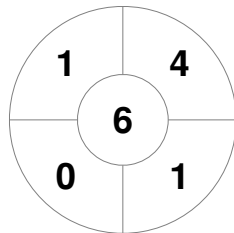

Hero Hockey World League Semi-Final (Men)
15 - 25 Jun 2017
London (ENG)

Match Statistics

Match #	Date	Time	Pool / Class	Pitch
9	17 Jun 2017	16:00	Pool A	

England

Full Time	7 - 3
Third Period	5 - 2
Half-time	2 - 2
First Period	2 - 0

Malaysia

Penalty Corners

ENG

MAS

Circle Entries

ENG

MAS

Shots