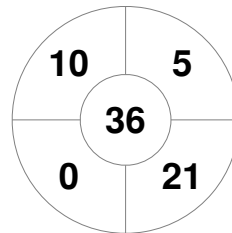

Hero Hockey World League Semi-Final (Men)
15 - 25 Jun 2017
London (ENG)

Match Statistics

Match #	Date	Time	Pool / Class	Pitch
9	17 Jun 2017	16:00	Pool A	

England

Full Time	7 - 3
Third Period	5 - 2
Half-time	2 - 2
First Period	2 - 0

Malaysia

Penalty Corners

ENG

MAS

Circle Entries

ENG

MAS

Shots