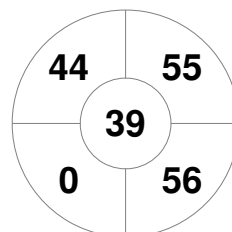

Hero Hockey World League Semi-Final (Men)
15 - 25 Jun 2017
London (ENG)

Match Statistics

Match #	Date	Time	Pool / Class	Pitch
9	17 Jun 2017	16:00	Pool A	

England

Full Time	7 - 3
Third Period	5 - 2
Half-time	2 - 2
First Period	2 - 0

Malaysia

Penalty Corners

ENG

MAS

Circle Entries

ENG

MAS

Shots

ENG

MAS

Shots on Target

ENG

MAS

Possession %

ENG

MAS