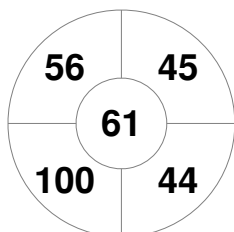

Hero Hockey World League Semi-Final (Men)
15 - 25 Jun 2017
London (ENG)

Match Statistics

Match #	Date	Time	Pool / Class	Pitch
9	17 Jun 2017	16:00	Pool A	

England

Full Time	7 - 3
Third Period	5 - 2
Half-time	2 - 2
First Period	2 - 0

Malaysia

Penalty Corners

ENG

MAS

Circle Entries

ENG

MAS

Shots

ENG

MAS

Shots on Target

ENG

MAS

Possession %

ENG

MAS