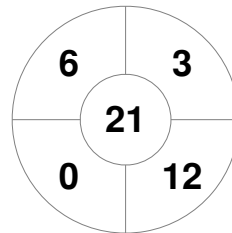

Shots on Target

ENG