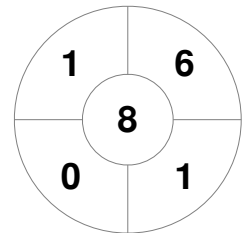

Hero Hockey World League Semi-Final (Men)
15 - 25 Jun 2017
London (ENG)

Match Statistics

Match #	Date	Time	Pool / Class	Pitch
9	17 Jun 2017	16:00	Pool A	

England

Full Time	7 - 3
Third Period	5 - 2
Half-time	2 - 2
First Period	2 - 0

Malaysia

Penalty Corners

ENG

MAS

Circle Entries

ENG

MAS

Shots

ENG

MAS

Shots on Target

ENG

MAS

Possession %

ENG

MAS