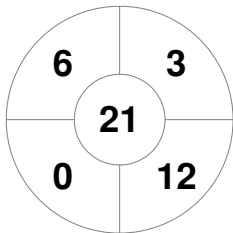

Hero Hockey World League Semi-Final (Men)
15 - 25 Jun 2017
London (ENG)

Match Statistics

Match #	Date	Time	Pool / Class	Pitch
9	17 Jun 2017	16:00	Pool A	

England

Full Time	7 - 3
Third Period	5 - 2
Half-time	2 - 2
First Period	2 - 0

Malaysia

Penalty Corners

ENG

MAS

Circle Entries

ENG

MAS

Shots