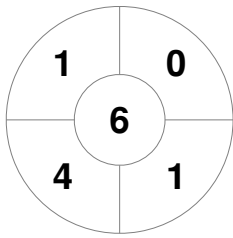

Hero Hockey World League Semi-Final (Men)
15 - 25 Jun 2017
London (ENG)

Match Statistics

Match #	Date	Time	Pool / Class	Pitch
7	17 Jun 2017	12:00	Pool A	

China

Full Time	5 - 2
Third Period	4 - 2
Half-time	3 - 1
First Period	3 - 1

Korea

Penalty Corners

CHN

KOR

Circle Entries

CHN

KOR

Shots