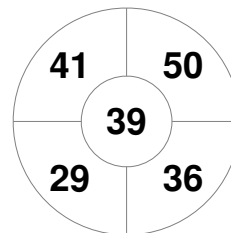

Hero Hockey World League Semi-Final (Men)
15 - 25 Jun 2017
London (ENG)

Match Statistics

Match #	Date	Time	Pool / Class	Pitch
7	17 Jun 2017	12:00	Pool A	

China

Full Time	5 - 2
Third Period	4 - 2
Half-time	3 - 1
First Period	3 - 1

Korea

Penalty Corners

CHN

KOR

Circle Entries

CHN

KOR

Shots

CHN

KOR

Shots on Target

CHN

KOR

Possession %

CHN

KOR