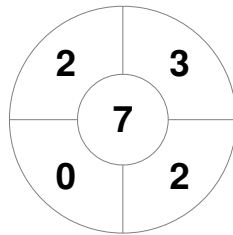

Hero Hockey World League Semi-Final (Men)
15 - 25 Jun 2017
London (ENG)

Match Statistics

Match #	Date	Time	Pool / Class	Pitch
7	17 Jun 2017	12:00	Pool A	

China

Full Time	5 - 2
Third Period	4 - 2
Half-time	3 - 1
First Period	3 - 1

Korea

Penalty Corners

CHN

KOR

Circle Entries

CHN

KOR

Shots

CHN

KOR

Shots on Target

CHN

KOR

Possession %

CHN

KOR