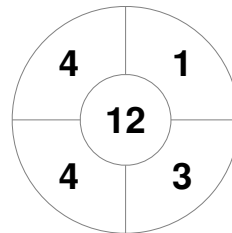

Hero Hockey World League Semi-Final (Men)
15 - 25 Jun 2017
London (ENG)

Match Statistics

Match #	Date	Time	Pool / Class	Pitch
7	17 Jun 2017	12:00	Pool A	

China

Full Time	5 - 2
Third Period	4 - 2
Half-time	3 - 1
First Period	3 - 1

Korea

Penalty Corners

CHN

KOR

Circle Entries

CHN

KOR

Shots