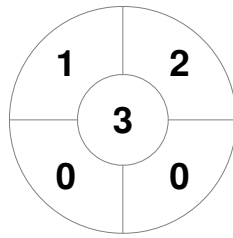

Hero Hockey World League Semi-Final (Men)
15 - 25 Jun 2017
London (ENG)

Match Statistics

Match #	Date	Time	Pool / Class	Pitch
7	17 Jun 2017	12:00	Pool A	

China

Full Time	5 - 2
Third Period	4 - 2
Half-time	3 - 1
First Period	3 - 1

Korea

Penalty Corners

CHN

KOR

Circle Entries

CHN

KOR

Shots