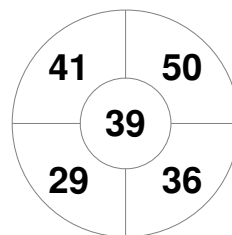

Hero Hockey World League Semi-Final (Men)
15 - 25 Jun 2017
London (ENG)

Match Statistics

Match #	Date	Time	Pool / Class	Pitch
7	17 Jun 2017	12:00	Pool A	

China

Full Time	5 - 2
Third Period	4 - 2
Half-time	3 - 1
First Period	3 - 1

Korea

Penalty Corners

CHN

KOR

Circle Entries

CHN

KOR

Shots

CHN

KOR

Shots on Target

CHN

KOR

Possession %

CHN

KOR