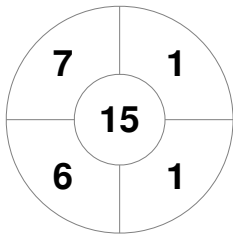

Hero Hockey World League Semi-Final (Men)
15 - 25 Jun 2017
London (ENG)

Match Statistics

Match #	Date	Time	Pool / Class	Pitch
7	17 Jun 2017	12:00	Pool A	

China

Full Time	5 - 2
Third Period	4 - 2
Half-time	3 - 1
First Period	3 - 1

Korea

Penalty Corners

CHN

KOR

Circle Entries

CHN

KOR

Shots