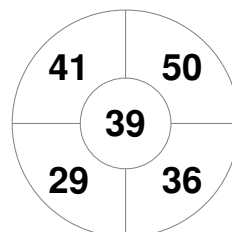

Hero Hockey World League Semi-Final (Men)
15 - 25 Jun 2017
London (ENG)

Match Statistics

Match #	Date	Time	Pool / Class	Pitch
7	17 Jun 2017	12:00	Pool A	

China

Full Time	5 - 2
Third Period	4 - 2
Half-time	3 - 1
First Period	3 - 1

Korea

Penalty Corners

CHN

KOR

Circle Entries

CHN

KOR

Shots

CHN

KOR

Shots on Target

CHN

KOR

Possession %

CHN

KOR