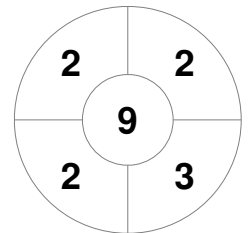

Hero Hockey World League Semi-Final (Men)
15 - 25 Jun 2017
London (ENG)

Match Statistics

Match #	Date	Time	Pool / Class	Pitch
7	17 Jun 2017	12:00	Pool A	

China

Full Time	5 - 2
Third Period	4 - 2
Half-time	3 - 1
First Period	3 - 1

Korea

Penalty Corners

CHN

KOR

Circle Entries

CHN

KOR

Shots