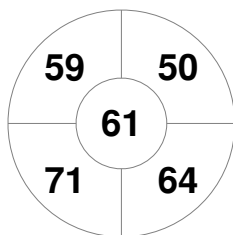

Hero Hockey World League Semi-Final (Men)
15 - 25 Jun 2017
London (ENG)

Match Statistics

Match #	Date	Time	Pool / Class	Pitch
7	17 Jun 2017	12:00	Pool A	

China

Full Time	5 - 2
Third Period	4 - 2
Half-time	3 - 1
First Period	3 - 1

Korea

Penalty Corners

CHN

KOR

Circle Entries

CHN

KOR

Shots

CHN

KOR

Shots on Target

CHN

KOR

Possession %

CHN

KOR