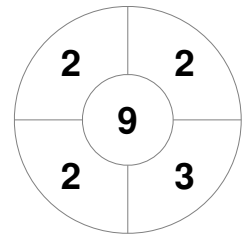

Hero Hockey World League Semi-Final (Men)
15 - 25 Jun 2017
London (ENG)

Match Statistics

Match #	Date	Time	Pool / Class	Pitch
7	17 Jun 2017	12:00	Pool A	

China

Full Time	5 - 2
Third Period	4 - 2
Half-time	3 - 1
First Period	3 - 1

Korea

Penalty Corners

CHN

KOR

Circle Entries

CHN

KOR

Shots