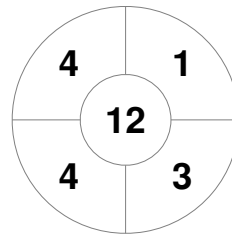

Hero Hockey World League Semi-Final (Men)
15 - 25 Jun 2017
London (ENG)

Match Statistics

Match #	Date	Time	Pool / Class	Pitch
7	17 Jun 2017	12:00	Pool A	

China

Full Time	5 - 2
Third Period	4 - 2
Half-time	3 - 1
First Period	3 - 1

Korea

Penalty Corners

CHN

KOR

Circle Entries

CHN

KOR

Shots