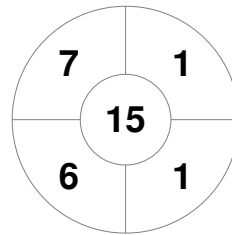

Shots on Target

CHN