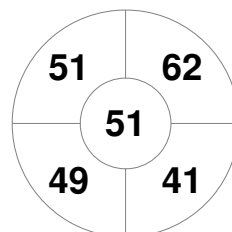

Hero Hockey World League Semi-Final (Men)
15 - 25 Jun 2017
London (ENG)

Match Statistics

Match #	Date	Time	Pool / Class	Pitch
4	15 Jun 2017	20:00	Pool A	

England

Full Time	2 - 0
Third Period	2 - 0
Half-time	2 - 0
First Period	2 - 0

China

Penalty Corners

ENG

CHN

Circle Entries

ENG

CHN

Shots

ENG

CHN

Shots on Target

ENG

CHN

Possession %

ENG

CHN