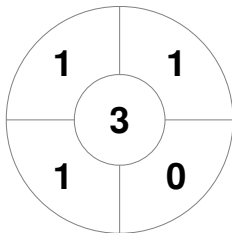

Hero Hockey World League Semi-Final (Men)  
15 - 25 Jun 2017  
London (ENG)

Match Statistics

Match #	Date	Time	Pool / Class	Pitch
4	15 Jun 2017	20:00	Pool A	

England

Full Time	2 - 0
Third Period	2 - 0
Half-time	2 - 0
First Period	2 - 0

China

Penalty Corners

ENG

CHN

Circle Entries

ENG

CHN

Shots