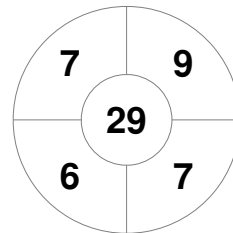

Hero Hockey World League Semi-Final (Men)  
15 - 25 Jun 2017  
London (ENG)

Match Statistics

Match #	Date	Time	Pool / Class	Pitch
4	15 Jun 2017	20:00	Pool A	

England

Full Time	2 - 0
Third Period	2 - 0
Half-time	2 - 0
First Period	2 - 0

China

Penalty Corners

ENG

CHN

Circle Entries

ENG

CHN

Shots