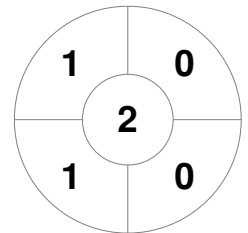

Hero Hockey World League Semi-Final (Men)
15 - 25 Jun 2017
London (ENG)

Match Statistics

Match #	Date	Time	Pool / Class	Pitch
4	15 Jun 2017	20:00	Pool A	

England

Full Time	2 - 0
Third Period	2 - 0
Half-time	2 - 0
First Period	2 - 0

China

Penalty Corners

ENG

CHN

Circle Entries

ENG

CHN

Shots

ENG

CHN

Shots on Target

ENG

CHN

Possession %

ENG

CHN