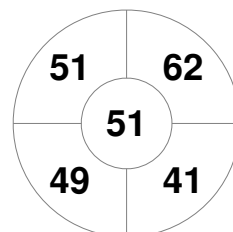

Hero Hockey World League Semi-Final (Men)  
15 - 25 Jun 2017  
London (ENG)

Match Statistics

Match #	Date	Time	Pool / Class	Pitch
4	15 Jun 2017	20:00	Pool A	

England

Full Time	2 - 0
Third Period	2 - 0
Half-time	2 - 0
First Period	2 - 0

China

Penalty Corners

ENG

CHN

Circle Entries

ENG

CHN

Shots

ENG

CHN

Shots on Target

ENG

CHN

Possession %

ENG

CHN