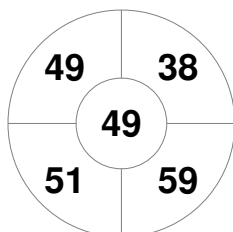

Hero Hockey World League Semi-Final (Men)  
15 - 25 Jun 2017  
London (ENG)

Match Statistics

Match #	Date	Time	Pool / Class	Pitch
4	15 Jun 2017	20:00	Pool A	

England

Full Time	2 - 0
Third Period	2 - 0
Half-time	2 - 0
First Period	2 - 0

China

Penalty Corners

ENG

CHN

Circle Entries

ENG

CHN

Shots

ENG

CHN

Shots on Target

ENG

CHN

Possession %

ENG

CHN