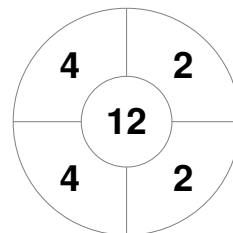

Shots on Target

ENG