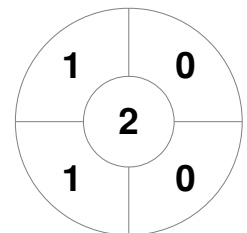

Hero Hockey World League Semi-Final (Men)  
15 - 25 Jun 2017  
London (ENG)

Match Statistics

Match #	Date	Time	Pool / Class	Pitch
4	15 Jun 2017	20:00	Pool A	

England

Full Time	2 - 0
Third Period	2 - 0
Half-time	2 - 0
First Period	2 - 0

China

Penalty Corners

ENG

CHN

Circle Entries

ENG

CHN

Shots

ENG

CHN

Shots on Target

ENG

CHN

Possession %

ENG

CHN