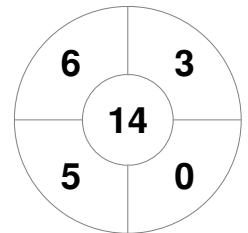

Hero Hockey World League Semi-Final (Men)
15 - 25 Jun 2017
London (ENG)

Match Statistics

Match #	Date	Time	Pool / Class	Pitch
4	15 Jun 2017	20:00	Pool A	

England

Full Time	2 - 0
Third Period	2 - 0
Half-time	2 - 0
First Period	2 - 0

China

Penalty Corners

ENG

CHN

Circle Entries

ENG

CHN

Shots