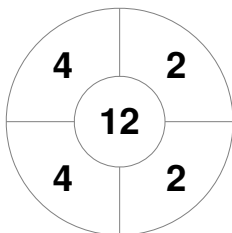

Hero Hockey World League Semi-Final (Men)  
15 - 25 Jun 2017  
London (ENG)

Match Statistics

Match #	Date	Time	Pool / Class	Pitch
4	15 Jun 2017	20:00	Pool A	

England

Full Time	2 - 0
Third Period	2 - 0
Half-time	2 - 0
First Period	2 - 0

China

Penalty Corners

ENG

CHN

Circle Entries

ENG

CHN

Shots