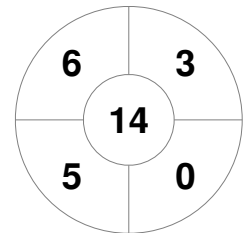

Hero Hockey World League Semi-Final (Men)  
15 - 25 Jun 2017  
London (ENG)

Match Statistics

Match #	Date	Time	Pool / Class	Pitch
4	15 Jun 2017	20:00	Pool A	

England

Full Time	2 - 0
Third Period	2 - 0
Half-time	2 - 0
First Period	2 - 0

China

Penalty Corners

ENG

CHN

Circle Entries

ENG

CHN

Shots