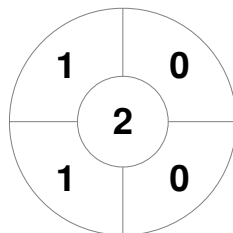

Hero Hockey World League Semi-Final (Men)
15 - 25 Jun 2017
London (ENG)

Match Statistics

Match #	Date	Time	Pool / Class	Pitch
4	15 Jun 2017	20:00	Pool A	

England

Full Time	2 - 0
Third Period	2 - 0
Half-time	2 - 0
First Period	2 - 0

China

Penalty Corners

ENG

CHN

Circle Entries

ENG

CHN

Shots

ENG

CHN

Shots on Target

ENG

CHN

Possession %

ENG

CHN