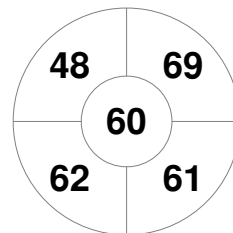

Hero Hockey World League Semi-Final (Men)
15 - 25 Jun 2017
London (ENG)

Match Statistics

Match #	Date	Time	Pool / Class	Pitch
1	15 Jun 2017	12:00	Pool A	

Korea

Full Time	1 - 2
Third Period	0 - 1
Half-time	0 - 1
First Period	0 - 0

Argentina

Penalty Corners

KOR

ARG

Circle Entries

KOR

ARG

Shots

KOR

ARG

Shots on Target

KOR

ARG

Possession %

KOR

ARG