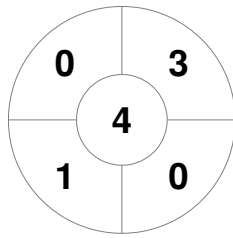

Hero Hockey World League Semi-Final (Men)
15 - 25 Jun 2017
London (ENG)

Match Statistics

Match #	Date	Time	Pool / Class	Pitch
1	15 Jun 2017	12:00	Pool A	

Korea

Full Time	1 - 2
Third Period	0 - 1
Half-time	0 - 1
First Period	0 - 0

Argentina

Penalty Corners

KOR

ARG

Circle Entries

KOR

ARG

Shots