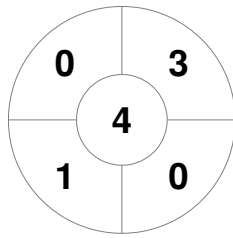

Hero Hockey World League Semi-Final (Men)  
15 - 25 Jun 2017  
London (ENG)

Match Statistics

Match #	Date	Time	Pool / Class	Pitch
1	15 Jun 2017	12:00	Pool A	

Korea

Full Time	1 - 2
Third Period	0 - 1
Half-time	0 - 1
First Period	0 - 0

Argentina

Penalty Corners

KOR

ARG

Circle Entries

KOR

ARG

Shots