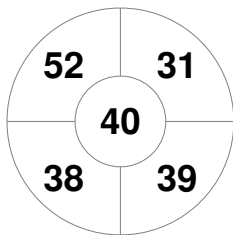

Hero Hockey World League Semi-Final (Men)
15 - 25 Jun 2017
London (ENG)

Match Statistics

Match #	Date	Time	Pool / Class	Pitch
1	15 Jun 2017	12:00	Pool A	

Korea

Full Time	1 - 2
Third Period	0 - 1
Half-time	0 - 1
First Period	0 - 0

Argentina

Penalty Corners

KOR

ARG

Circle Entries

KOR

ARG

Shots

KOR

ARG

Shots on Target

KOR

ARG

Possession %

KOR

ARG