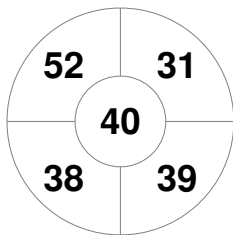

Hero Hockey World League Semi-Final (Men)  
15 - 25 Jun 2017  
London (ENG)

Match Statistics

Match #	Date	Time	Pool / Class	Pitch
1	15 Jun 2017	12:00	Pool A	

Korea

Full Time	1 - 2
Third Period	0 - 1
Half-time	0 - 1
First Period	0 - 0

Argentina

Penalty Corners

KOR

ARG

Circle Entries

KOR

ARG

Shots

KOR

ARG

Shots on Target

KOR

ARG

Possession %

KOR

ARG