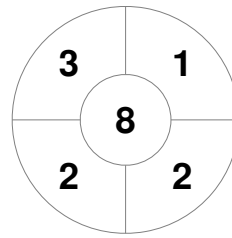

Hero Hockey World League Semi-Final (Men)  
15 - 25 Jun 2017  
London (ENG)

Match Statistics

Match #	Date	Time	Pool / Class	Pitch
1	15 Jun 2017	12:00	Pool A	

Korea

Full Time	1 - 2
Third Period	0 - 1
Half-time	0 - 1
First Period	0 - 0

Argentina

Penalty Corners

KOR

ARG

Circle Entries

KOR

ARG

Shots