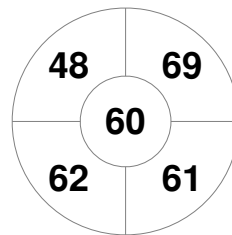

Hero Hockey World League Semi-Final (Men)
15 - 25 Jun 2017
London (ENG)

Match Statistics

Match #	Date	Time	Pool / Class	Pitch
1	15 Jun 2017	12:00	Pool A	

Korea

Full Time	1 - 2
Third Period	0 - 1
Half-time	0 - 1
First Period	0 - 0

Argentina

Penalty Corners

KOR

ARG

Circle Entries

KOR

ARG

Shots

KOR

ARG

Shots on Target

KOR

ARG

Possession %

KOR

ARG