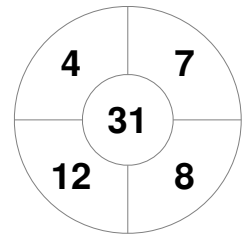

Hero Hockey World League Semi-Final (Men)
15 - 25 Jun 2017
London (ENG)

Match Statistics

Match #	Date	Time	Pool / Class	Pitch
1	15 Jun 2017	12:00	Pool A	

Korea

Full Time	1 - 2
Third Period	0 - 1
Half-time	0 - 1
First Period	0 - 0

Argentina

Penalty Corners

KOR

ARG

Circle Entries

KOR

ARG

Shots