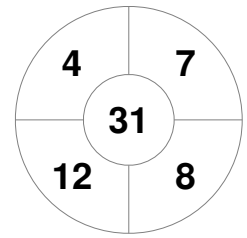

Hero Hockey World League Semi-Final (Men)  
15 - 25 Jun 2017  
London (ENG)

Match Statistics

Match #	Date	Time	Pool / Class	Pitch
1	15 Jun 2017	12:00	Pool A	

Korea

Full Time	1 - 2
Third Period	0 - 1
Half-time	0 - 1
First Period	0 - 0

Argentina

Penalty Corners

KOR

ARG

Circle Entries

KOR

ARG

Shots