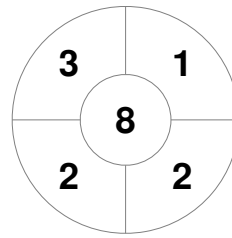

Hero Hockey World League Semi-Final (Men)
15 - 25 Jun 2017
London (ENG)

Match Statistics

Match #	Date	Time	Pool / Class	Pitch
1	15 Jun 2017	12:00	Pool A	

Korea

Full Time	1 - 2
Third Period	0 - 1
Half-time	0 - 1
First Period	0 - 0

Argentina

Penalty Corners

KOR

ARG

Circle Entries

KOR

ARG

Shots