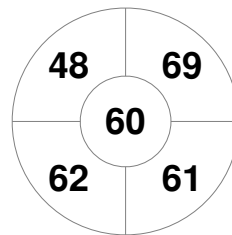

Hero Hockey World League Semi-Final (Men)  
15 - 25 Jun 2017  
London (ENG)

Match Statistics

Match #	Date	Time	Pool / Class	Pitch
1	15 Jun 2017	12:00	Pool A	

Korea

Full Time	1 - 2
Third Period	0 - 1
Half-time	0 - 1
First Period	0 - 0

Argentina

Penalty Corners

KOR

ARG

Circle Entries

KOR

ARG

Shots

KOR

ARG

Shots on Target

KOR

ARG

Possession %

KOR

ARG