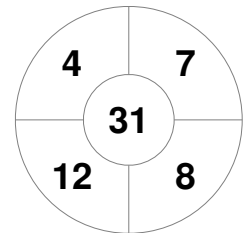

Hero Hockey World League Semi-Final (Men)
15 - 25 Jun 2017
London (ENG)

Match Statistics

Match #	Date	Time	Pool / Class	Pitch
1	15 Jun 2017	12:00	Pool A	

Korea

Full Time	1 - 2
Third Period	0 - 1
Half-time	0 - 1
First Period	0 - 0

Argentina

Penalty Corners

KOR

ARG

Circle Entries

KOR

ARG

Shots