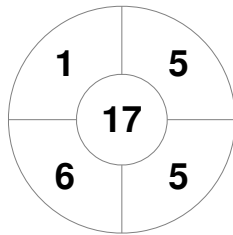

Hero Hockey World League Semi-Final (Men)
15 - 25 Jun 2017
London (ENG)

Match Statistics

Match #	Date	Time	Pool / Class	Pitch
1	15 Jun 2017	12:00	Pool A	

Korea

Full Time	1 - 2
Third Period	0 - 1
Half-time	0 - 1
First Period	0 - 0

Argentina

Penalty Corners

KOR

ARG

Circle Entries

KOR

ARG

Shots

KOR

ARG

Shots on Target

KOR

ARG

Possession %

KOR

ARG