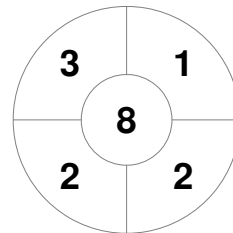

Hero Hockey World League Semi-Final (Men)
15 - 25 Jun 2017
London (ENG)

Match Statistics

Match #	Date	Time	Pool / Class	Pitch
1	15 Jun 2017	12:00	Pool A	

Korea

Full Time	1 - 2
Third Period	0 - 1
Half-time	0 - 1
First Period	0 - 0

Argentina

Penalty Corners

KOR

ARG

Circle Entries

KOR

ARG

Shots