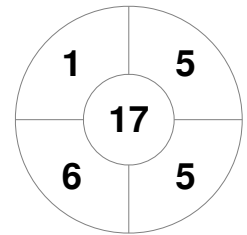

Hero Hockey World League Semi-Final (Men)
15 - 25 Jun 2017
London (ENG)

Match Statistics

Match #	Date	Time	Pool / Class	Pitch
1	15 Jun 2017	12:00	Pool A	

Korea

Full Time	1 - 2
Third Period	0 - 1
Half-time	0 - 1
First Period	0 - 0

Argentina

Penalty Corners

KOR

ARG

Circle Entries

KOR

ARG

Shots

KOR

ARG

Shots on Target

KOR

ARG

Possession %

KOR

ARG