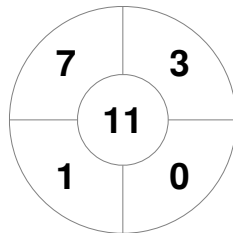

Hero Hockey Champions Trophy 2016
10 - 17 Jun 2016
London (GBR)

Match Statistics

Match #	Date	Time	Pool / Class	Pitch
3	10 Jun 2016	20:00	Pool	

Great Britain

Full Time	0 - 0
Third Period	0 - 0
Half-time	0 - 0
First Period	0 - 0

Australia

Penalty Corners

GBR

AUS

Circle Entries

GBR

AUS

Shots