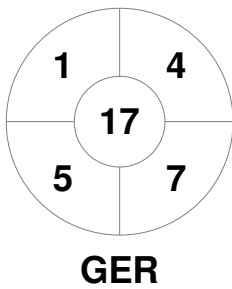

Hero Hockey Champions Trophy 2016  
10 - 17 Jun 2016  
London (GBR)

Match Statistics

Match #	Date	Time	Pool / Class	Pitch
1	10 Jun 2016	16:00	Pool	

Germany	Full Time	3 - 3	India
	Third Period	2 - 3	
	Half-time	1 - 2	
	First Period	0 - 1	

Penalty Corners

Circle Entries

Shots

Shots on Target

Possession %

Technical Delegate: ISBERG Björn (SWE)