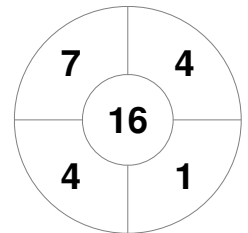

Match Statistics

Match #	Date	Time	Pool / Class	Pitch
16	26 Jun 2016	14:00	5th - 6th Place	

New Zealand

Full Time	3 - 4
Third Period	2 - 3
Half-time	1 - 2
First Period	0 - 1

Great Britain

Penalty Corners

NZL

GBR

Circle Entries

NZL

GBR

Shots

NZL

GBR

Shots on Target