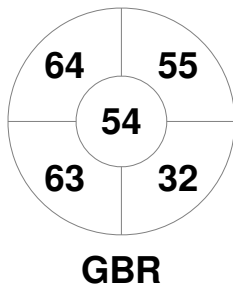

Australia

Penalty Corners

Circle Entries

Shots

Shots on Target

Possession %

Technical Delegate: PETITJEAN Sylvie (FRA)