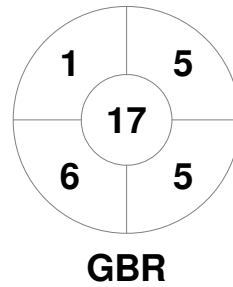

2016 Women's Champions Trophy  
18 - 26 Jun 2016  
London (GBR)

Match Statistics

Match #	Date	Time	Pool / Class	Pitch
12	23 Jun 2016	20:00	Pool	

Great Britain

Full Time	0 - 2
Third Period	0 - 2
Half-time	0 - 0
First Period	0 - 0

United States

Penalty Corners

Circle Entries

Shots

Shots on Target

Possession %