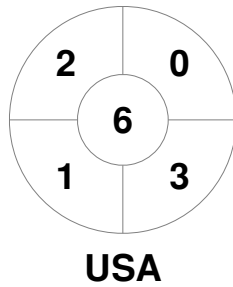

2016 Women's Champions Trophy  
18 - 26 Jun 2016  
London (GBR)

Match Statistics

Match #	Date	Time	Pool / Class	Pitch
12	23 Jun 2016	20:00	Pool	

Great Britain

Full Time	0 - 2
Third Period	0 - 2
Half-time	0 - 0
First Period	0 - 0

United States

Penalty Corners

Circle Entries

Shots

Shots on Target

Possession %