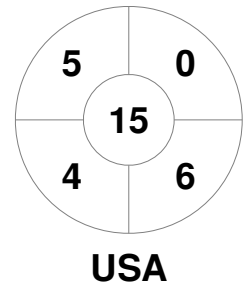

2016 Women's Champions Trophy  
18 - 26 Jun 2016  
London (GBR)

Match Statistics

Match #	Date	Time	Pool / Class	Pitch
12	23 Jun 2016	20:00	Pool	

Great Britain

Full Time	0 - 2
Third Period	0 - 2
Half-time	0 - 0
First Period	0 - 0

United States

Penalty Corners

Circle Entries

Shots

Shots on Target

Possession %