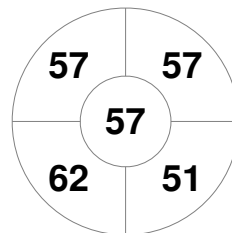

2016 Women's Champions Trophy
18 - 26 Jun 2016
London (GBR)

Match Statistics

Match #	Date	Time	Pool / Class	Pitch
11	23 Jun 2016	18:00	Pool	

Australia

Full Time	1 - 2
Third Period	0 - 2
Half-time	0 - 1
First Period	0 - 1

Netherlands

Penalty Corners

AUS

NED

Circle Entries

AUS

NED

Shots

AUS

NED

Shots on Target

AUS

NED

Possession %

AUS

NED