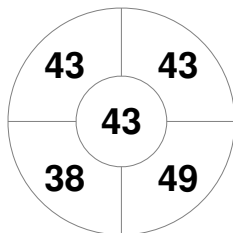

Australia

| | |
|--------------|-------|
| Full Time | 1 - 2 |
| Third Period | 0 - 2 |
| Half-time | 0 - 1 |
| First Period | 0 - 1 |

Netherlands

Penalty Corners

AUS

NED

Circle Entries

AUS

NED

Shots

AUS

NED

Shots on Target

AUS

NED

Possession %