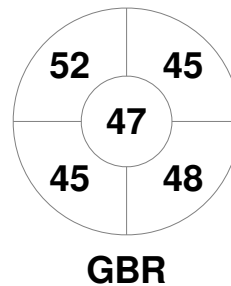

Netherlands

| | |
|--------------|-------|
| Full Time | 2 - 0 |
| Third Period | 1 - 0 |
| Half-time | 1 - 0 |
| First Period | 0 - 0 |

Great Britain

Penalty Corners

Circle Entries

Shots

Shots on Target

Possession %