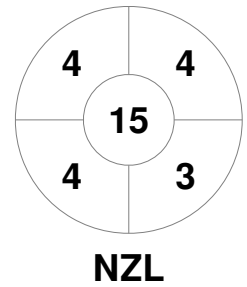

2016 Women's Champions Trophy
18 - 26 Jun 2016
London (GBR)

Match Statistics

Match #	Date	Time	Pool / Class	Pitch
3	18 Jun 2016	16:00	Pool	

Netherlands

Full Time	6 - 2
Third Period	3 - 2
Half-time	2 - 1
First Period	1 - 0

New Zealand

Penalty Corners

Circle Entries

Shots

Shots on Target

Possession %