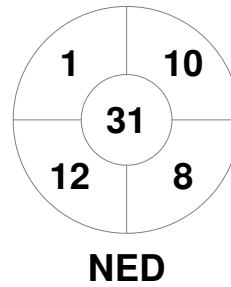

2016 Women's Champions Trophy
18 - 26 Jun 2016
London (GBR)

Match Statistics

Match #	Date	Time	Pool / Class	Pitch
3	18 Jun 2016	16:00	Pool	

Netherlands

Full Time	6 - 2
Third Period	3 - 2
Half-time	2 - 1
First Period	1 - 0

New Zealand

Penalty Corners

Circle Entries

Shots

Shots on Target

Possession %