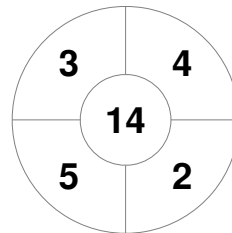

**Argentina Hockey World League Final 2015 (Women)**  
5 - 13 Dec 2015  
Rosario (ARG)

**Match Statistics**

Match #	Date	Time	Pool / Class	Pitch
15	10 Dec 2015	16:00	QF	

**New Zealand**

Full Time	<b>2 - 1</b>
Third Period	<b>1 - 0</b>
Half-time	<b>1 - 0</b>
First Period	<b>0 - 0</b>

**Great Britain**

**Penalty Corners**

**NZL**

**GBR**

**Circle Entries**

**NZL**

**GBR**

**Shots**

**NZL**

**GBR**

**Shots on Target**

**NZL**

**GBR**

**Possession %**

**NZL**

**GBR**