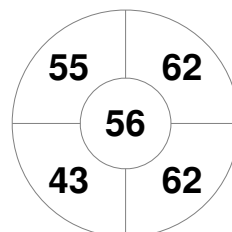

**Argentina Hockey World League Final 2015 (Women)**  
5 - 13 Dec 2015  
Rosario (ARG)

**Match Statistics**

Match #	Date	Time	Pool / Class	Pitch
15	10 Dec 2015	16:00	QF	

**New Zealand**

Full Time	<b>2 - 1</b>
Third Period	<b>1 - 0</b>
Half-time	<b>1 - 0</b>
First Period	<b>0 - 0</b>

**Great Britain**

**Penalty Corners**

**NZL**

**GBR**

**Circle Entries**

**NZL**

**GBR**

**Shots**

**NZL**

**GBR**

**Shots on Target**

**NZL**

**GBR**

**Possession %**

**NZL**

**GBR**