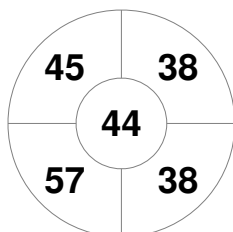

**Argentina Hockey World League Final 2015 (Women)**  
5 - 13 Dec 2015  
Rosario (ARG)

**Match Statistics**

Match #	Date	Time	Pool / Class	Pitch
15	10 Dec 2015	16:00	QF	

**New Zealand**

Full Time	<b>2 - 1</b>
Third Period	<b>1 - 0</b>
Half-time	<b>1 - 0</b>
First Period	<b>0 - 0</b>

**Great Britain**

**Penalty Corners**

**NZL**

**GBR**

**Circle Entries**

**NZL**

**GBR**

**Shots**

**NZL**

**GBR**

**Shots on Target**

**NZL**

**GBR**

**Possession %**

**NZL**

**GBR**