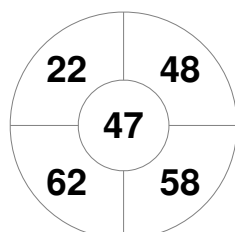

Match Statistics

Match #	Date	Time	Pool / Class	Pitch
19	30 Aug 2015	13:30	Bronze Medal Match	Queen Elizabeth Olympic Park

Germany	Full Time	5 - 1	Spain
	Third Period	5 - 1	
	Half-time	4 - 0	
	First Period	1 - 0	

Penalty Corners

GER

ESP

Circle Entries

GER

ESP

Shots

GER

ESP

Shots on Target

GER

ESP

Possession %

GER

ESP