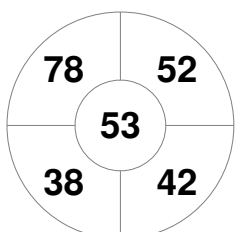

Possession %

GER