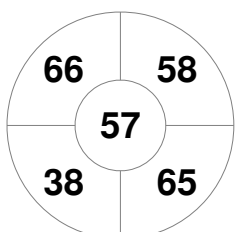

Possession %

ENG