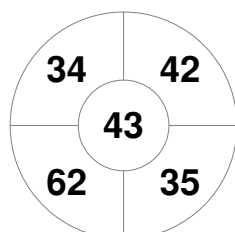

Match Statistics

Match #	Date	Time	Pool / Class	Pitch
16	28 Aug 2015	19:30	Semi Final Match	Queen Elizabeth Olympic Park

England	Full Time	2 - 1	Spain
	Third Period	1 - 1	
	Half-time	1 - 0	
	First Period	1 - 0	

Penalty Corners

ENG

ESP

Circle Entries

ENG

ESP

Shots

ENG

ESP

Shots on Target

ENG

ESP

Possession %

ENG

ESP