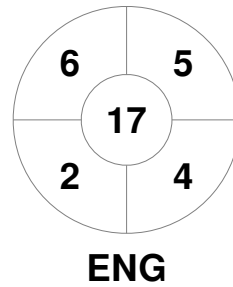

Match Statistics

| Match # | Date | Time | Pool / Class | Pitch |
|---------|-------------|-------|--------------|------------------------------|
| 12 | 26 Aug 2015 | 19:30 | Pool B | Queen Elizabeth Olympic Park |

Circle Entries

Shots

Shots on Target

Possession %