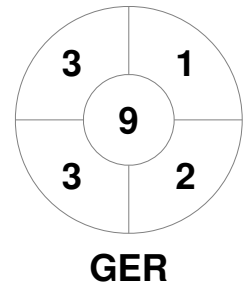

Match Statistics

| Match # | Date | Time | Pool / Class | Pitch |
|---------|-------------|-------|--------------|------------------------------|
| 12 | 26 Aug 2015 | 19:30 | Pool B | Queen Elizabeth Olympic Park |

Circle Entries

Shots

Shots on Target

Possession %