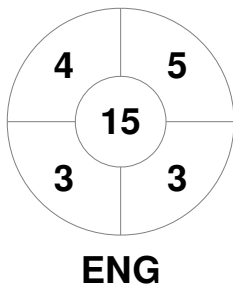

| | | | |
|----------------|--------------|-------|----------------|
| England | Full Time | 4 - 1 | Germany |
| | Third Period | 3 - 1 | |
| | Half-time | 2 - 0 | |
| | First Period | 2 - 0 | |

Penalty Corners

Circle Entries

Shots

Shots on Target

Possession %