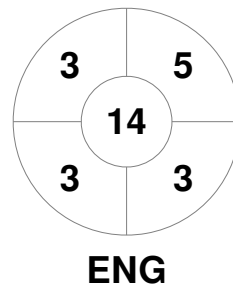

| | | | |
|----------------|--------------|-------|----------------|
| England | Full Time | 4 - 1 | Germany |
| | Third Period | 3 - 1 | |
| | Half-time | 2 - 0 | |
| | First Period | 2 - 0 | |

Penalty Corners

Circle Entries

Shots

Shots on Target

Possession %