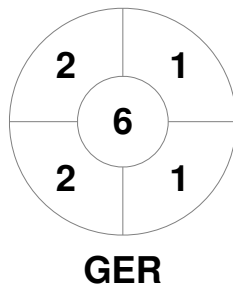

| | | | |
|----------------|--------------|-------|----------------|
| England | Full Time | 4 - 1 | Germany |
| | Third Period | 3 - 1 | |
| | Half-time | 2 - 0 | |
| | First Period | 2 - 0 | |

Penalty Corners

Circle Entries

Shots

Shots on Target

Possession %