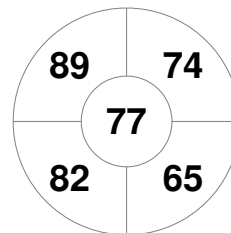

Match Statistics

Match #	Date	Time	Pool / Class	Pitch
08	24 Aug 2015	19:30	Pool B	Queen Elizabeth Olympic Park

Italy

Full Time	0 - 2
Third Period	0 - 1
Half-time	0 - 0
First Period	0 - 0

England

Penalty Corners

ITA

ENG

Circle Entries

ITA

ENG

Shots

ITA

ENG

Shots on Target

ITA

ENG

Possession %

ITA

ENG