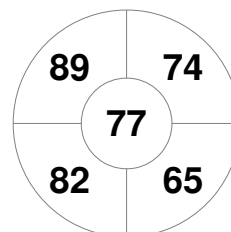

Match Statistics

Match #	Date	Time	Pool / Class	Pitch
08	24 Aug 2015	19:30	Pool B	Queen Elizabeth Olympic Park

Italy

Full Time	0 - 2
Third Period	0 - 1
Half-time	0 - 0
First Period	0 - 0

England

Penalty Corners

ITA

ENG

Circle Entries

ITA

ENG

Shots

ITA

ENG

Shots on Target

ITA

ENG

Possession %

ITA

ENG