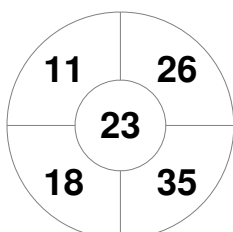

Match Statistics

Match #	Date	Time	Pool / Class	Pitch
08	24 Aug 2015	19:30	Pool B	Queen Elizabeth Olympic Park

<b>Italy</b>	Full Time	<b>0 - 2</b>	<b>England</b>
	Third Period	<b>0 - 1</b>	
	Half-time	<b>0 - 0</b>	
	First Period	<b>0 - 0</b>	

Penalty Corners

ITA

ENG

Circle Entries

ITA

ENG

Shots

ITA

ENG

Shots on Target

ITA

ENG

Possession %

ITA

ENG