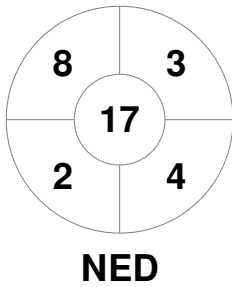

Match Statistics

Match #	Date	Time	Pool / Class	Pitch
20	29 Aug 2015	16:30	Gold Medal Match	Queen Elizabeth Olympic Park

Netherlands

Full Time	6 - 1
Third Period	5 - 0
Half-time	5 - 0
First Period	2 - 0

Germany

Penalty Corners

Circle Entries

Shots

Shots on Target

Possession %