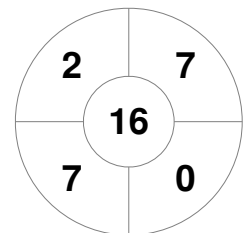

Match Statistics

Match #	Date	Time	Pool / Class	Pitch
19	29 Aug 2015	14:00	Bronze Medal Match	Queen Elizabeth Olympic Park

Ireland

Full Time	4 - 2
Third Period	3 - 2
Half-time	2 - 2
First Period	1 - 1

England

Penalty Corners

IRL

ENG

Circle Entries

IRL

ENG

Shots

IRL

ENG

Shots on Target

IRL

ENG

Possession %

IRL

ENG