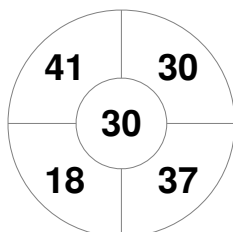

Penalty Corners

IRL

ENG

Circle Entries

IRL

ENG

Shots

IRL

ENG

Shots on Target

IRL

ENG

Possession %

IRL

ENG