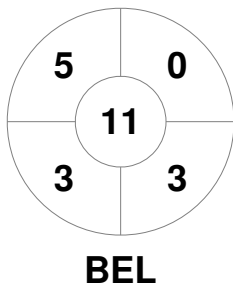

Match Statistics

Match #	Date	Time	Pool / Class	Pitch
10	25 Aug 2015	13:15	Pool B	Queen Elizabeth Olympic Park

Belgium	Full Time	2 - 2	Ireland
	Third Period	2 - 2	
	Half-time	0 - 1	
	First Period	0 - 0	

Penalty Corners

Circle Entries

Shots

Shots on Target

Possession %