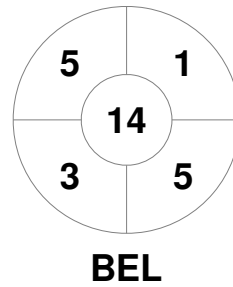

Match Statistics

Match #	Date	Time	Pool / Class	Pitch
10	25 Aug 2015	13:15	Pool B	Queen Elizabeth Olympic Park

Belgium	Full Time	2 - 2	Ireland
	Third Period	2 - 2	
	Half-time	0 - 1	
	First Period	0 - 0	

Penalty Corners

Circle Entries

Shots

Shots on Target

Possession %