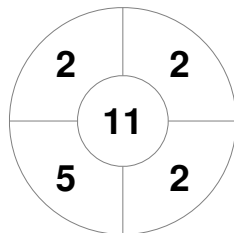

Match Statistics

Match #	Date	Time	Pool / Class	Pitch
15	01 Mar 2025	18:30	Semi Final	Pitch 1

Chile	Full Time	1 - 1	New Zealand
	Third Period	1 - 1	
	Half-time	1 - 1	
	First Period	1 - 1	
	Shootout	1 - 3	

Penalty Corners

CHI

NZL

Circle Entries

CHI

NZL

Shots

CHI