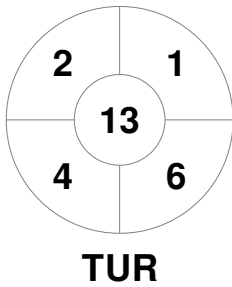

## Match Statistics

Match #	Date	Time	Pool / Class	Pitch
06	10 Jan 2025	18:50	Pool A	Pitch 1

<b>Türkiye</b>	
GK Subs	40

Full Time	4 - 5
Third Period	4 - 4
Half-time	3 - 4
First Period	2 - 1

<b>Poland</b>	
GK Subs	

### Circle Entries