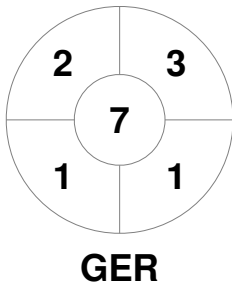

Match Statistics

Match #	Date	Time	Pool / Class	Pitch
27	08 Feb 2025	16:00	Semi Final	Pitch 1

Germany			
GK Subs			

Full Time	6 - 1
Third Period	3 - 1
Half-time	3 - 1
First Period	1 - 1

South Africa			
GK Subs	37		

Penalty Corners

Circle Entries

Shots

Shots on Target

Possession %