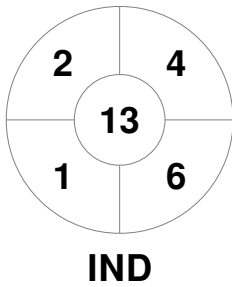

Match Statistics

Match #	Date	Time	Pool / Class	Pitch
34	24 Feb 2025	17:15	RR	KS - Pitch 1

India

Full Time	2 - 4
Third Period	2 - 3
Half-time	1 - 1
First Period	0 - 1

Netherlands

Penalty Corners

Circle Entries

Shots

Shots on Target

Possession %